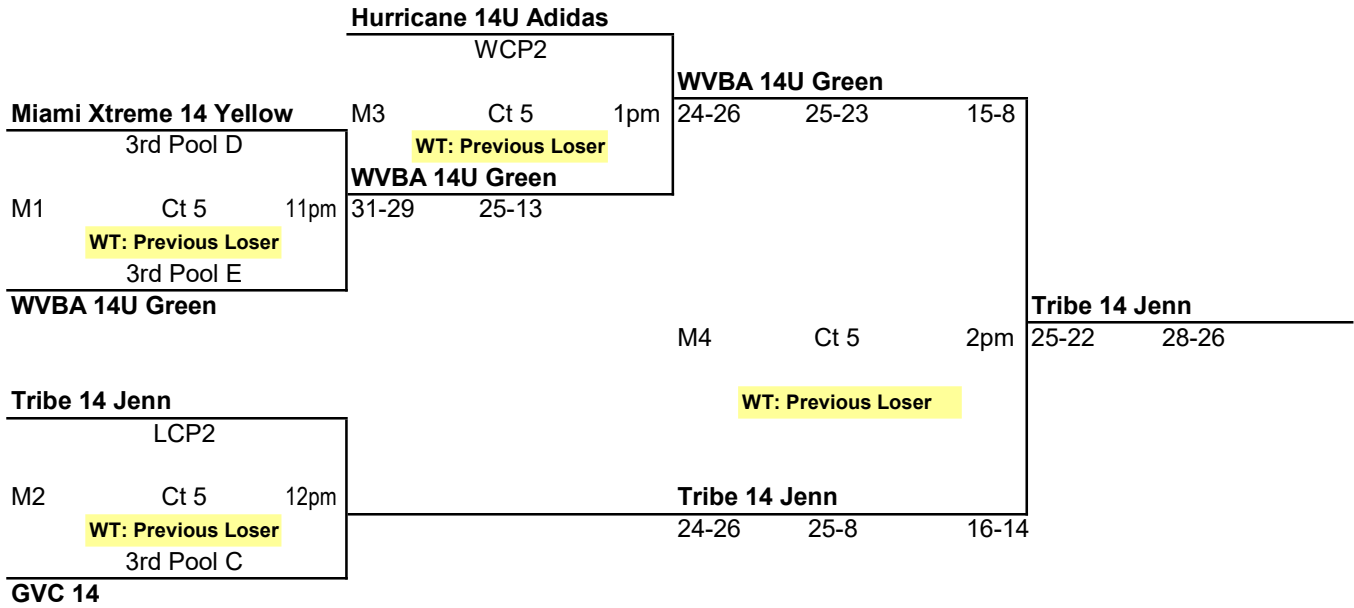

Ft Lauderdale Volleyfest
May 5-6, 2018
14's

SILVER

TEAMS THAT LOSE STAY TO REF NEXT MATCH

Teams in the Box ref match prior to your first match

BRONZE

POOL: Brz		LOCATION:		COURT: 12		Point %	Game %	Matches		Games		Place
4th Pool E		Miami Select 14 Red		1.101	0.800	1	1	3	2	2		
4th Pool D		Palm Beach Jrs 14 USA		1.239	0.000	2	0	4	1	1		
4th Pool C		SOUTHERNMOST 14		0.690	0.000	0	2	0	4	3		
Bronze plays 2 sets to 25 3rd set to 15 if necessary												
Day/Ct	SUN 12	SUN 12	SUN 12							Day/Ct		
Time	8:00 AM	9:00 AM	10:00 AM							Time		
Match	1 vs 3 R:2	2 vs 3 R:1	1 vs 2 R:3							Match		
Gm 1	25 11	25 21	26 24							Gm 1		
Gm 2	25 14	25 23	22 25							Gm 2		
Gm 3			0 15							Gm 3		

POOL Brz
COURT 12