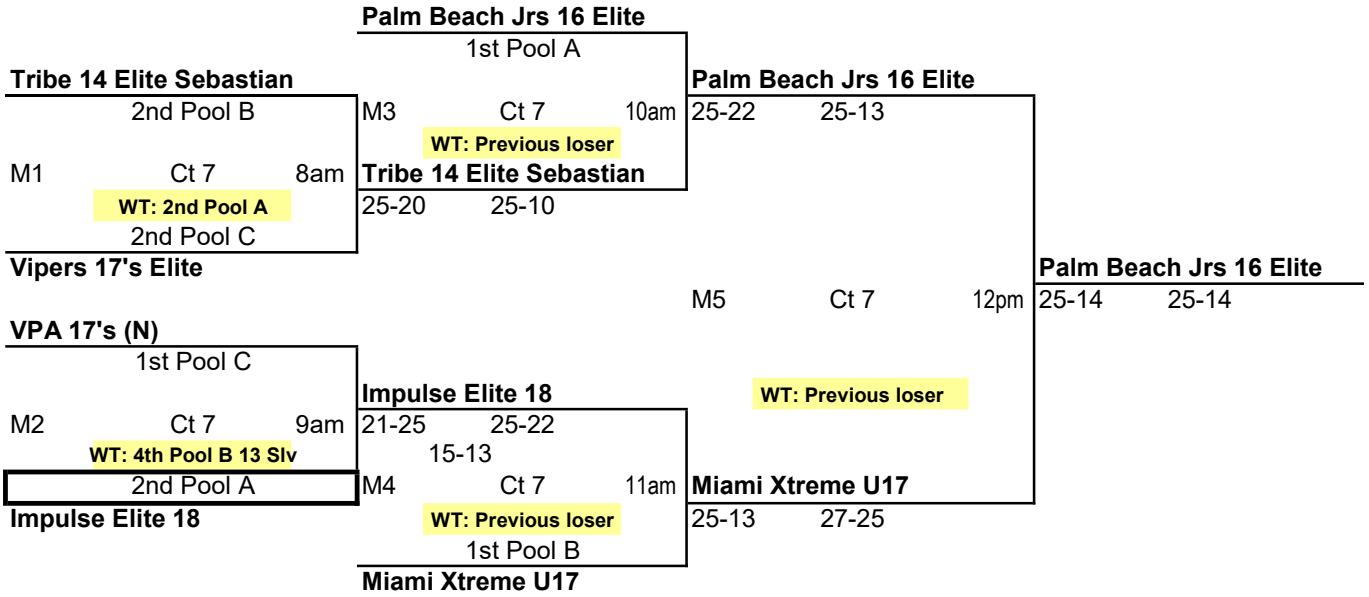

Ft Lauderdale Volleyfest
May 5-6, 2018
18's

GOLD

TEAMS THAT LOSE STAY TO REF NEXT MATCH

Teams in the Box ref match prior to your first match