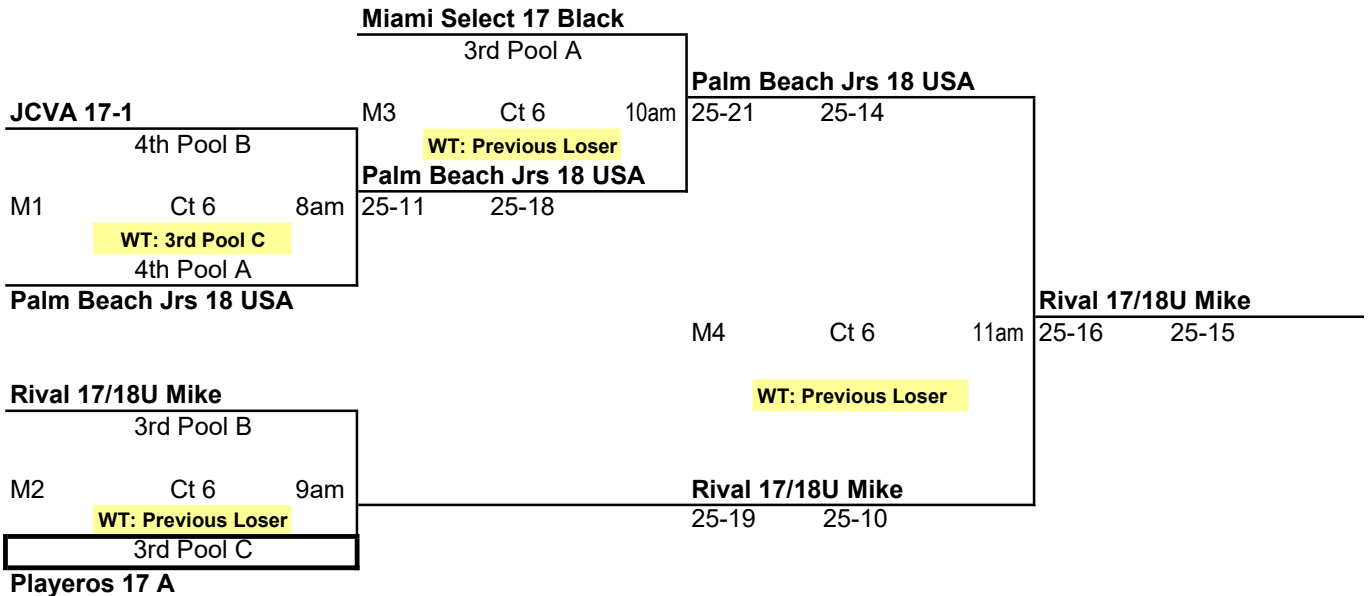

Ft Lauderdale Volleyfest
May 5-6, 2018
18's

POOL: A LOCATION: Broward Co Conv Ctr COURT: 12													Point %	Game %	Matches		Games		Place
													Won	Lost	Won	Lost			
1 Palm Beach Jrs 16 Elite													1.923	1.000	3	0	6	0	1
2 Miami Select 17 Black													0.812	0.333	1	2	2	4	3
3 Impulse Elite 18													0.958	0.429	1	2	3	4	2
4 Palm Beach Jrs 18 USA													0.742	0.286	1	2	2	5	4
Day/Ct	SAT 12		SAT 12		SAT 12		SAT 12		SAT 12		SAT 12		Day/Ct						
Time	8:00 AM		9:00 AM		10:00 AM		11:00 AM		12:00 PM		1:00 PM		Time						
Match	1 vs 3 R:2		2 vs 4 R:1		1 vs 4 R:3		2 vs 3 R:1		3 vs 4 R:2		1 vs 2 R:4		Match						
Gm 1	25	19	25	18	25	14	20	25	18	25	25	11	Gm 1						
Gm 2	25	12	25	20	25	8	17	25	25	15	25	14	Gm 2						
Gm 3									12	15			Gm 3						

POOL B
COURT 7

POOL: C LOCATION: Broward Co Conv Ctr COURT: 8													Point %	Game %	Matches		Games		Place
													Won	Lost	Won	Lost			
1 Vipers 17's Elite													1.290	0.667	1	1	4	2	2
2 VPA 17's (N)													1.404	0.833	2	0	5	1	1
3 Playeros 17 A													0.513	0.000	0	2	0	6	3
<i>This Pool plays 3 sets to 25 points</i>																			
Day/Ct	SAT 8		SAT 8		SAT 8								Day/Ct						
Time	2:30 PM		4:00 PM		5:30 PM								Time						
Match	1 vs 3 R:2		2 vs 3 R:1		1 vs 2 R:3								Match						
Gm 1	25	11	25	18	19	25							Gm 1						
Gm 2	25	16	25	17	25	21							Gm 2						
Gm 3	25	9	25	6	19	25							Gm 3						

POOL C
COURT 8

Ft Lauderdale Volleyfest
 May 5-6, 2018
 18's

GOLD

TEAMS THAT LOSE STAY TO REF NEXT MATCH

Teams in the Box ref match prior to your first match

SILVER

TEAMS THAT LOSE STAY TO REF NEXT MATCH

Teams in the Box ref match prior to your first match