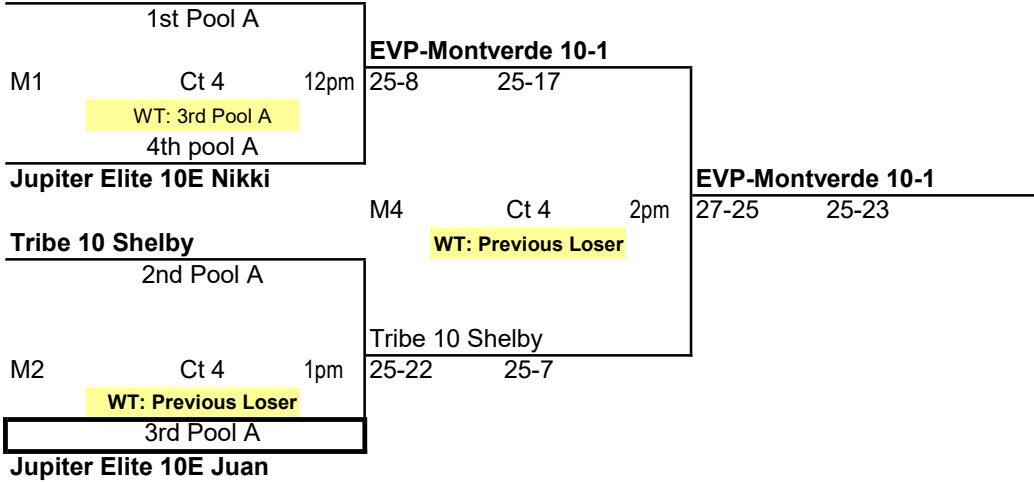

AAU FLORIDA GOLD COAST SUPER REGIONAL

June 1-2, 2019

10's

POOL: A LOCATION: Broward Co Conv Ctr COURT: 4													Point %	Game %	Matches		Games		Place
													Won	Lost	Won	Lost			
1 Tribe 10 Shelby													1.255	0.667	2	1	4	2	2
2 EVP-Montverde 10-1													1.376	0.857	3	0	6	1	1
3 Jupiter Elite 10E Juan													0.959	0.429	1	2	3	4	3
4 Jupiter Elite 10E Nikki													0.560	0.000	0	3	0	6	4

Day/Ct	SAT 4		SAT 4		SAT 4		SAT 4		SAT 4		SAT 4		Day/Ct
Time	8:00 AM		9:00 AM		10:00 AM		11:00 AM		12:00 PM		1:00 PM		Time
Match	1 vs 3 R:2		2 vs 4 R:1		1 vs 4 R:3		2 vs 3 R:1		3 vs 4 R:2		1 vs 2 R:4		Match
Gm 1	25	13	25	16	25	5	25	16	25	15	18	25	Gm 1
Gm 2	26	24	25	12	25	18	21	25	25	18	19	25	Gm 2
Gm 3							15	11					Gm 3

POOL A
COURT 4

EVP-Montverde 10-1

TEAMS THAT LOSE STAY TO REF NEXT MATCH

Teams in the Box ref match prior to your first match