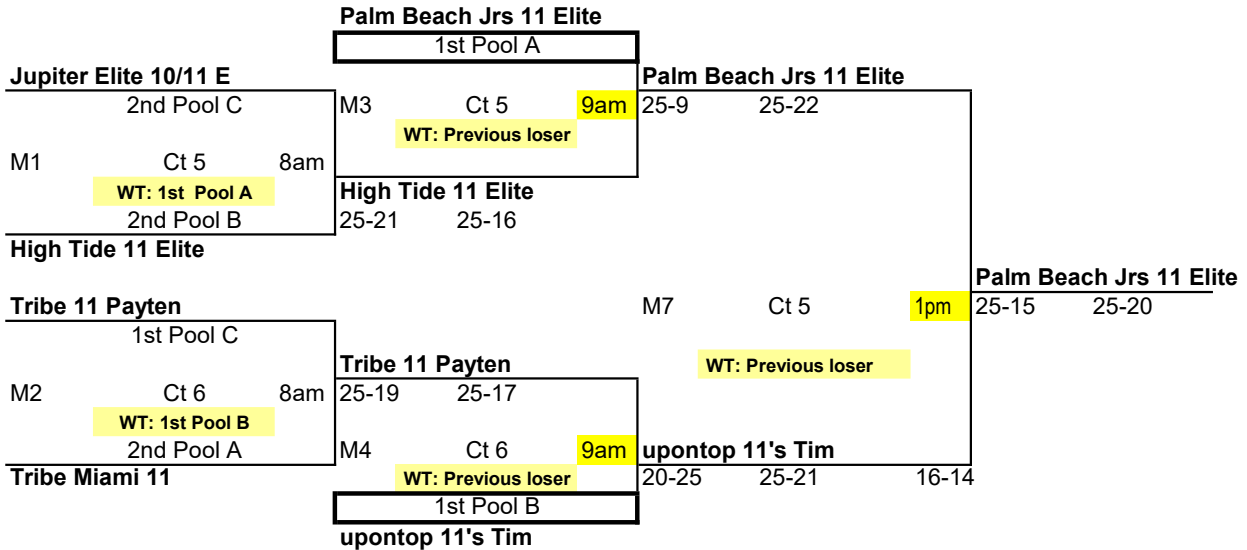

VOLLEYFEST of the PALM BEACHES
February 9-10
11's

Revise 2/7 @ 6am

GOLD @ Somerset Acad Canyons

Revise 2/7 @ 6am