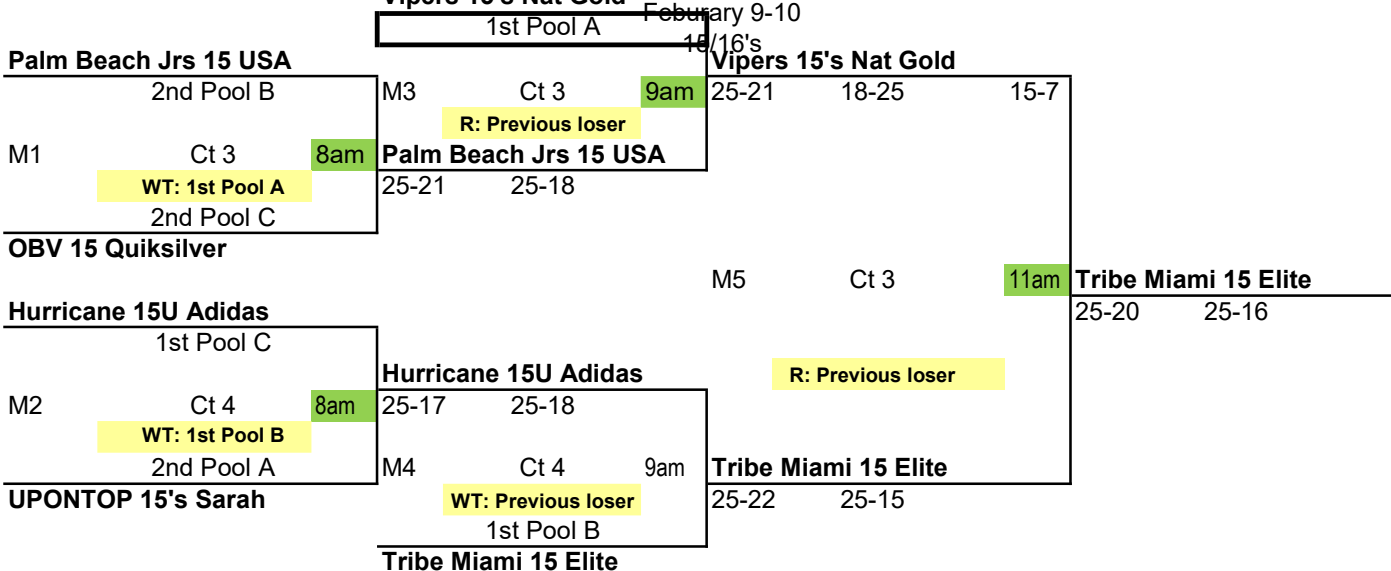

VOLLEYFEST of the PALM BEACHES #2

February 9-10

15/16's

Revised 2/6

POOL: <b>A</b> LOCATION: <b>Trinity Christian (Lake Worth)</b> COURT: <b>4</b>							Point %	Game %	Matches		Games		Place
									Won	Lost	Won	Lost	
1 UPONTOPTOP 15's Sarah							0.961	0.400	1	1	2	3	2
2 Vipers 15's Nat Gold							1.329	1.000	2	0	4	0	1
3 Palm Beach Jrs 16 USA							0.811	0.200	0	2	1	4	3
<b>Play 2 set to 25 points 3rd set to 15 points if needed</b>													
Day/Ct	SAT 4		SAT 4		SAT 4							Day/Ct	
Time	11:00 AM		12:00 PM		1:00 PM							Time	
Match	1 vs 3 R:2		2 vs 3 R:1		1 vs 2 R:3							Match	
Gm 1	25	19	25	20	24	26						Gm 1	
Gm 2	21	25	25	18	14	25						Gm 2	
Gm 3	15	8										Gm 3	

**POOL B**  
**COURT 3**  
**COURT 0**

Revised 2/8 @12pm

POOL: <b>C</b> LOCATION: <b>Trinity Christian (LW)</b> COURT: <b>4</b>							Point %	Game %	Matches		Games		Place
									Won	Lost	Won	Lost	
1 Hurricane 15U Adidas							1.088	0.500	1	1	2	2	1
2 OBV 15 Quiksilver							0.510	0.000	0	2	0	4	2
3 Vipers 16's National							1.724	1.000	2	0	4	0	3
<b>Play 2 set to 25 points 3rd set to 15 points if needed</b>													
Day/Ct	SAT 4		SAT 4		SAT 4							Day/Ct	
Time	8:00 AM		9:00 AM		10:00 AM							Time	
Match	1 vs 3 R:2		2 vs 3 R:1		1 vs 2 R:3							Match	
Gm 1	16	25	5	25	25	11						Gm 1	
Gm 2	21	25	16	25	25	19						Gm 2	
Gm 3												Gm 3	

**POOL C**  
**COURT 4**  
**COURT 0**

**15 GOLD Trinity Christian (LW)**

VOLLEYFEST of the PALM BEACHES #2  
**Vipers 15's Nat Gold** February 9-10

If you are in box you ref before you play  
 Losers must stay and ref the next match