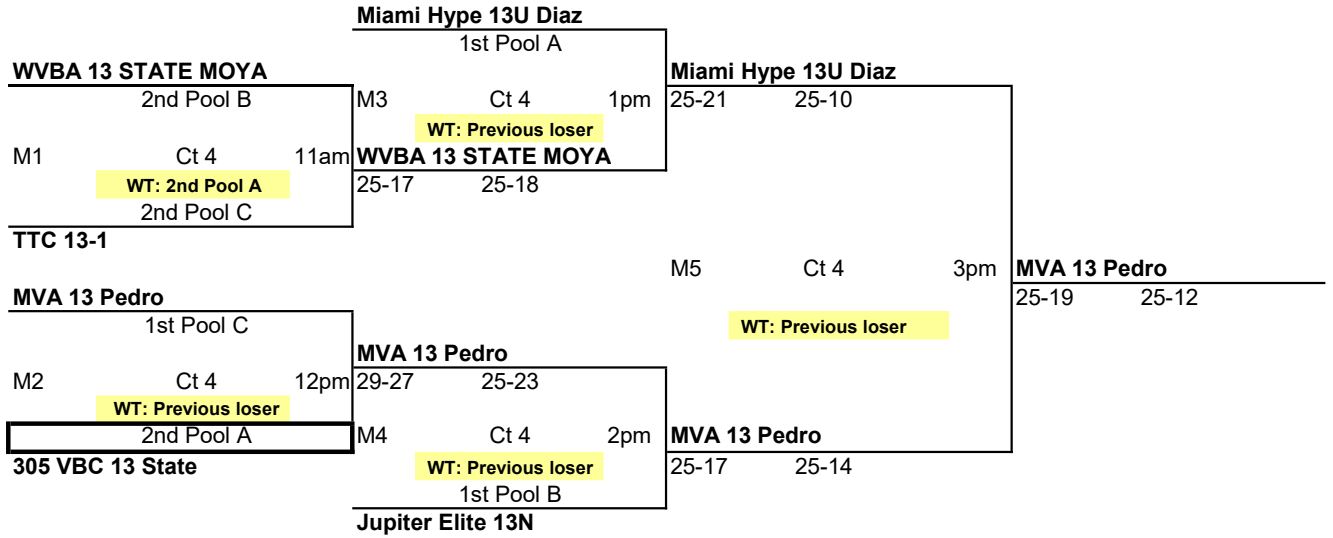

**POOL B  
COURT 2**

Revised 1/15 @ 4:30 PM

POOL: <b>C</b> LOCATION: <b>DS Sports Plex</b> COURT: <b>4</b>										Point %	Game %	Matches		Games		Place
												Won	Lost	Won	Lost	
1 MVA 13 Pedro										1.899	1.000	2	0	6	0	1
2 TTC 13-1										1.017	0.500	1	1	3	3	2
3 Miami Wave 13 Black										0.517	0.000	0	2	0	6	3
<b><i>This Pool plays 3 sets to 25 points</i></b>																
Day/Ct Time Match	SAT 4 3:00 PM 1 vs 3 R:2		SAT 4 4:30 PM 2 vs 3 R:1		SAT 4 6:00 PM 1 vs 2 R:3						Day/Ct Time Match					
Gm 1	25	13	25	15	25	23					Gm 1					
Gm 2	25	8	25	7	25	3					Gm 2					
Gm 3	25	11	26	24	25	21					Gm 3					

**POOL C  
COURT 4**

VOLLEYFEST #1  
January 16-17, 2021  
13's

13 GOLD

If you are in box you ref before you play  
Losers must stay and ref the next match

13 SILVER Revised 1/15 @ 4:30 PM

POOL: Siv LOCATION: DS Sports Plex COURT: 4										Point %	Game %	Matches		Games		Place
												Won	Lost	Won	Lost	
3rd Pool A		<b>Miami Wave 13 Aqua</b>								1.113	0.500	1	1	3	2	1
3rd Pool B		<b>Miami Hype 13U Lexie</b>								1.088	0.400	1	1	3	3	2
3rd Pool C		<b>Miami Wave 13 Black</b>								0.802	0.000	1	1	2	3	3
<b>Silver plays 2 sets to 25 3rd set to 15 if necessary</b>																
Day/Ct	SUN 4	SUN 4	SUN 4							Day/Ct	POOL Siv					
Time	8:00 AM	9:00 AM	10:00 AM							Time	COURT 4					
Match	1 vs 3 R:2	2 vs 3 R:1	1 vs 2 R:3							Match						
Gm 1	25 10	21 25	25 18							Gm 1						
Gm 2	25 19	25 16	21 25							Gm 2						
Gm 3		10 15	12 25							Gm 3						