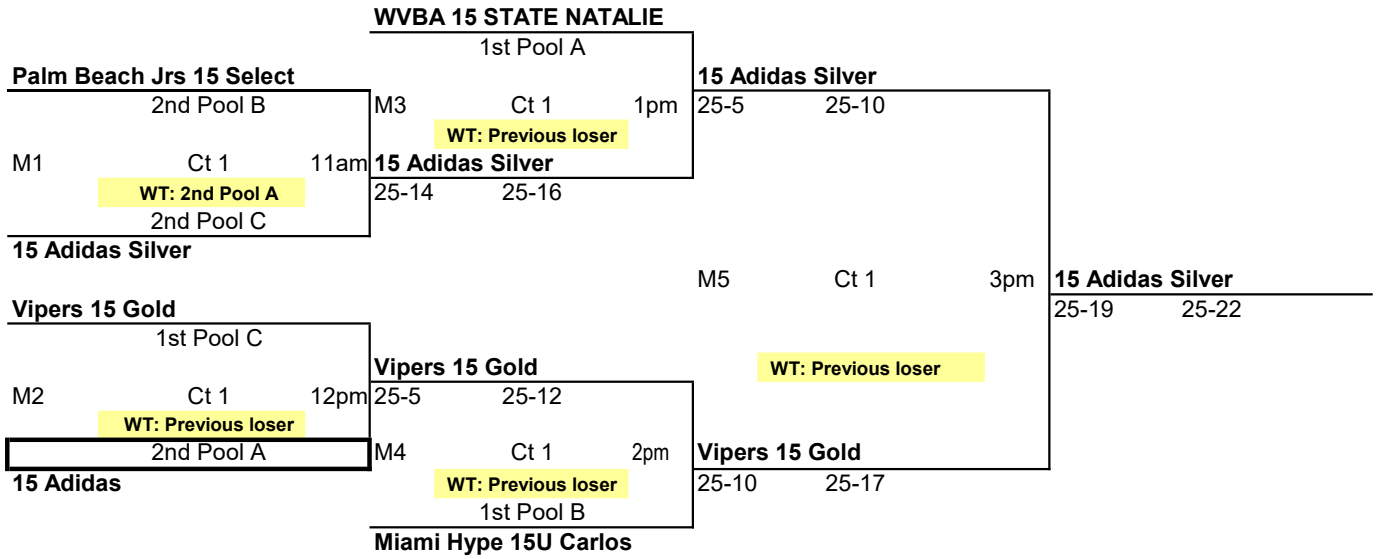

POOL A
COURT 6

Revised 1/15 @ 4:30 PM

POOL: B LOCATION: DS Sports Plex COURT: 3							Point %	Game %	Matches		Games		Place
							Won	Lost	Won	Lost			
1	Palm Beach Jrs 15 Select						1.047	0.333	1	1	2	4	2
2	Miami Hype 15U Carlos						1.258	1.000	2	0	6	0	1
3	WVBA 15 STATE JEN						0.750	0.167	0	2	1	5	3
<i>This pool plays 3 set to 25 points</i>													
Day/Ct	SAT 3		SAT 3		SAT 3								Day/Ct
Time	12:00 PM		1:30 PM		3:00 PM								Time
Match	1 vs 3 R:2		2 vs 3 R:1		1 vs 2 R:3								Match
Gm 1	22	25	25	17	21	25							Gm 1
Gm 2	25	12	25	19	17	25							Gm 2
Gm 3	26	16	25	22	24	26							Gm 3

POOL B
COURT 3

Revised 1/15 @ 4:30 PM

POOL: C LOCATION: DS Sports Plex COURT: 4							Point %	Game %	Matches		Games		Place
							Won	Lost	Won	Lost			
1	15 Adidas Silver						1.116	0.500	1	1	3	3	2
2	TTC 15-2						0.687	0.000	0	2	0	6	3
3	Vipers 15 Gold						1.269	1.000	2	0	6	0	1
<i>This Pool plays 3 sets to 25 points</i>													
Day/Ct	SAT 4		SAT 4		SAT 4								Day/Ct
Time	10:00 AM		11:30 AM		1:00 PM								Time
Match	1 vs 3 R:2		2 vs 3 R:1		1 vs 2 R:3								Match
Gm 1	23	25	14	25	25	15							Gm 1
Gm 2	24	26	17	25	25	17							Gm 2
Gm 3	22	25	19	25	25	21							Gm 3

POOL C
COURT 4

VOLLEYFEST #1
January 16-17, 2021
15's

15 GOLD

If you are in box you ref before you play
Losers must stay and ref the next match

15 SILVER Revised 1/15 @ 4:30 PM

POOL: Siv		LOCATION: DS Sports Plex		COURT: 1		Point %	Game %	Matches		Games		Place
								Won	Lost	Won	Lost	
3rd Pool A		305 VBC 15 State				0.966	0.000	1	1	2	2	
3rd Pool B		WVBA 15 STATE JEN				0.809	1.000	0	2	0	4	
3rd Pool C		TTC 15-2				1.278	0.000	2	0	4	0	1
Silver plays 2 sets to 25 3rd set to 15 if necessary												
Day/Ct	SUN 1	SUN 1	SUN 1								Day/Ct	POOL Siv COURT 1
Time	8:00 AM	9:00 AM	10:00 AM								Time	
Match	1 vs 3 R:2	2 vs 3 R:1	1 vs 2 R:3								Match	
Gm 1	19 25	18 25	25 15								Gm 1	
Gm 2	15 25	25 25	25 22								Gm 2	
Gm 3		13 15									Gm 3	