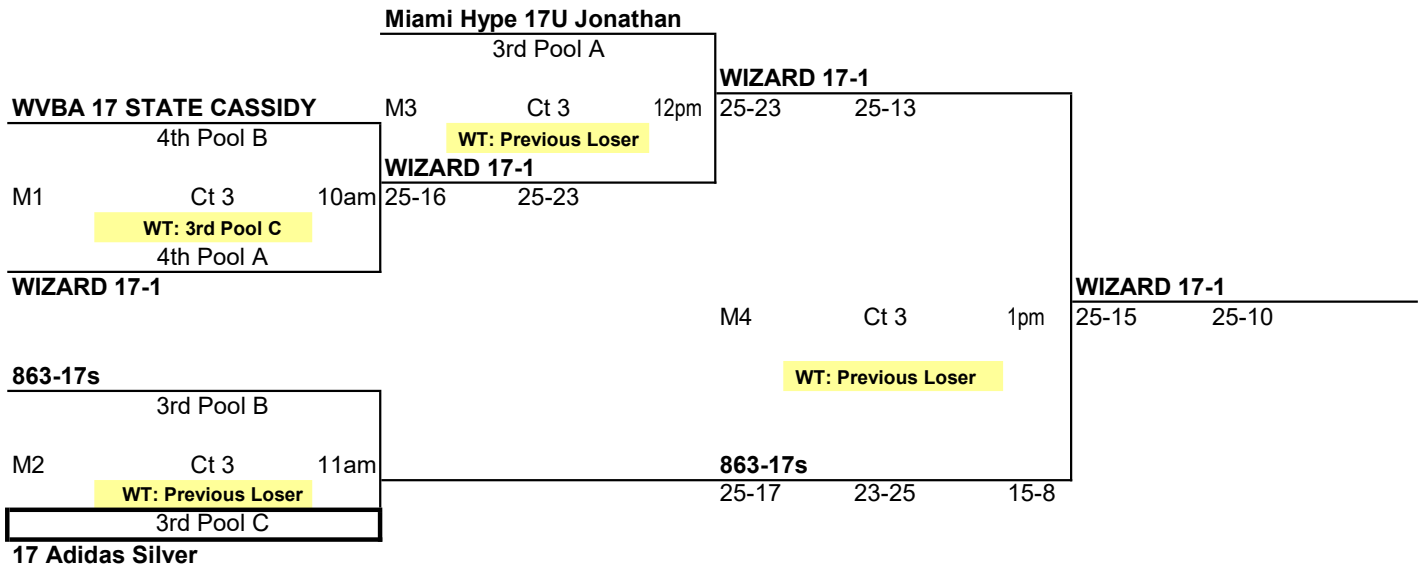

Revised 1/13

POOL: B LOCATION: Boomers Volleyball Academy COURT: 9													Point %	Game %	Matches		Games		Place
													Won	Lost	Won	Lost			
1 Sideout 18 Elite													2.113	1.000	3	0	6	0	1
2 863-17s													0.904	0.333	1	2	2	4	3
3 MVA 17 Danny													1.039	0.667	2	1	4	2	2
4 WVBA 17 STATE CASSIDY													0.520	0.000	0	3	0	6	4
Day/Ct	SAT 9		SAT 9		SAT 9		SAT 9		SAT 9		SAT 9		Day/Ct	POOL B COURT 9					
Time	9:00 AM		10:00 AM		11:00 AM		12:00 PM		1:00 PM		2:00 PM		Time						
Match	1 vs 3 R:2		2 vs 4 R:1		1 vs 4 R:3		2 vs 3 R:1		3 vs 4 R:2		1 vs 2 R:4		Match						
Gm 1	25	18	25	14	25	6	24	26	25	22	25	11	Gm 1						
Gm 2	25	13	25	10	25	12	17	25	25	14	25	11	Gm 2						
Gm 3													Gm 3						

Revised 1/14

POOL: C LOCATION: DS Sports Plex COURT: 6													Point %	Game %	Matches		Games		Place
													Won	Lost	Won	Lost			
1 TTC 18 Yellow													1.103	0.500	1	1	3	3	2
2 MVA 17 Pedro													2.239	1.000	2	0	6	0	1
3 17 Adidas Silver													0.373	0.000	0	2	0	6	3
<i>This Pool plays 3 sets to 25 points</i>																			
Day/Ct	SAT 6		SAT 6		SAT 6								Day/Ct	POOL C COURT 6					
Time	12:00 PM		1:30 PM		3:00 PM								Time						
Match	1 vs 3 R:2		2 vs 3 R:1		1 vs 2 R:3								Match						
Gm 1	25	10	25	8	15	25							Gm 1						
Gm 2	25	11	25	6	8	25							Gm 2						
Gm 3	25	11	25	10	20	25							Gm 3						

VOLLEYFEST #1  
January 16-17, 2021  
17/18's

**GOLD**

**TEAMS THAT LOSE STAY TO REF NEXT MATCH**

Teams in the Box ref match prior to your first match

**SILVER**

**TEAMS THAT LOSE STAY TO REF NEXT MATCH**

Teams in the Box ref match prior to your first match