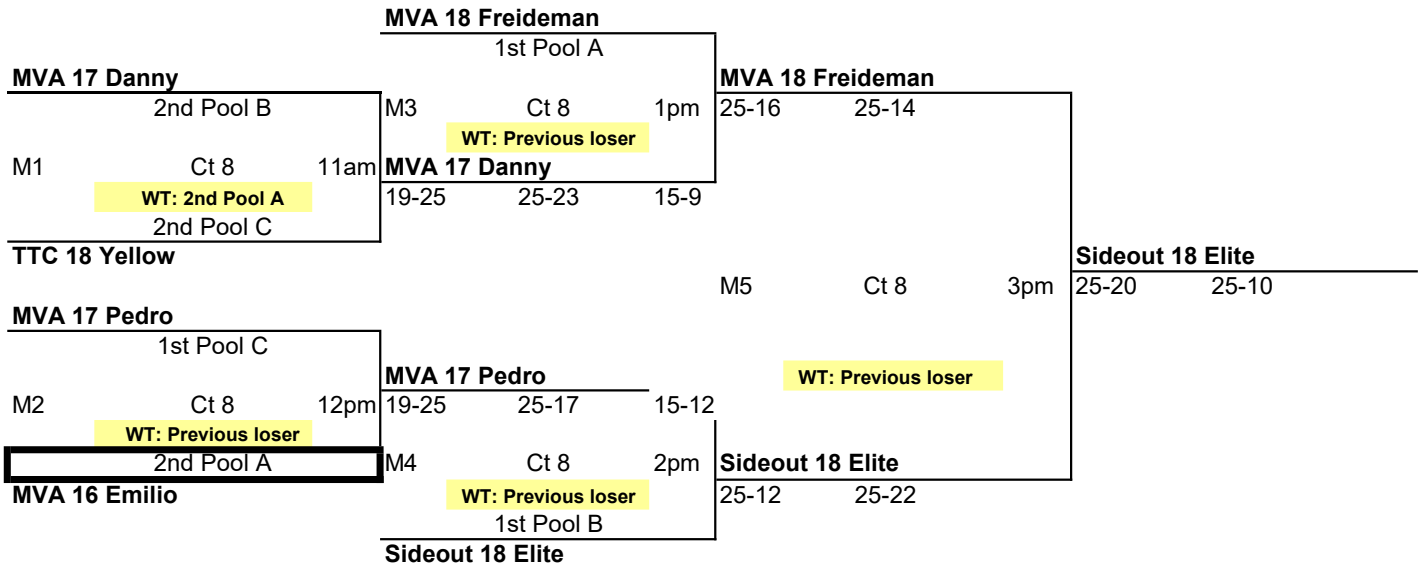

VOLLEYFEST #1
January 16-17, 2021
17/18's

GOLD

TEAMS THAT LOSE STAY TO REF NEXT MATCH

Teams in the Box ref match prior to your first match