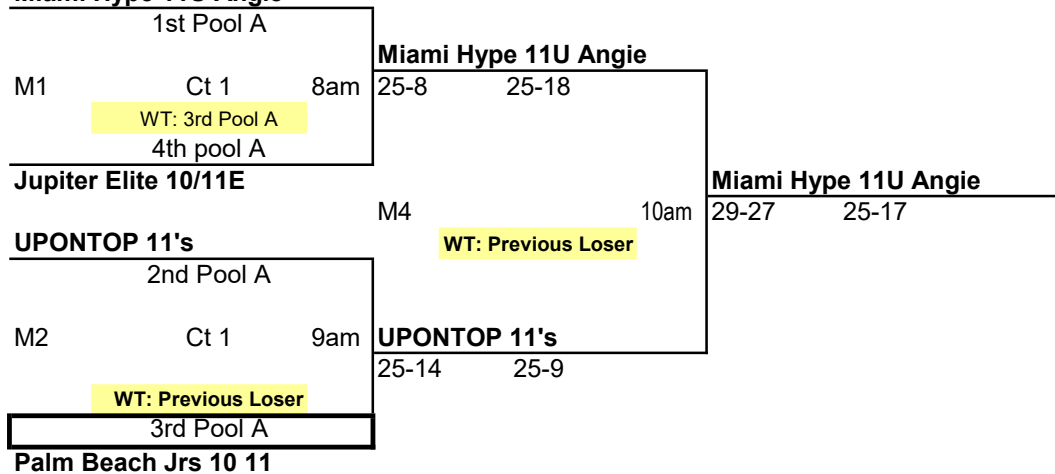

VOLLEYFEST # 2
February 27-28, 2021
11's

POOL: A LOCATION: South Florida Fairgrounds COURT: 1							Point %	Game %	Matches		Games		Place
							Won	Lost	Won	Lost			
1 Miami Hype 11U Angie							2.206	1.000	3	0	6	0	1
2 UPONTOP 11's							1.045	0.571	2	1	4	3	2
3 Palm Beach Jrs 10 11							0.675	0.286	1	2	2	5	3
4 Jupiter Elite 10/11E							0.780	0.250	0	3	2	6	4

Day/Ct	SAT 1	SAT 1	SAT 1	SAT 1	SAT 1	SAT 1	Day/Ct
Time	8:00 AM	9:00 AM	10:00 AM	11:00 AM	12:00 PM	1:00 PM	Time
Match	1 vs 3 R:2	2 vs 4 R:1	1 vs 4 R:3	2 vs 3 R:1	3 vs 4 R:2	1 vs 2 R:4	Match
Gm 1	25 11	25 19	25 11	25 18	15 25	25 13	Gm 1
Gm 2	25 9	23 25	25 12	25 13	25 20	25 12	Gm 2
Gm 3		15 7			15 12		Gm 3

**POOL A
COURT 1**

Miami Hype 11U Angie

TEAMS THAT LOSE STAY TO REF NEXT MATCH

Teams in the Box ref match prior to your first match