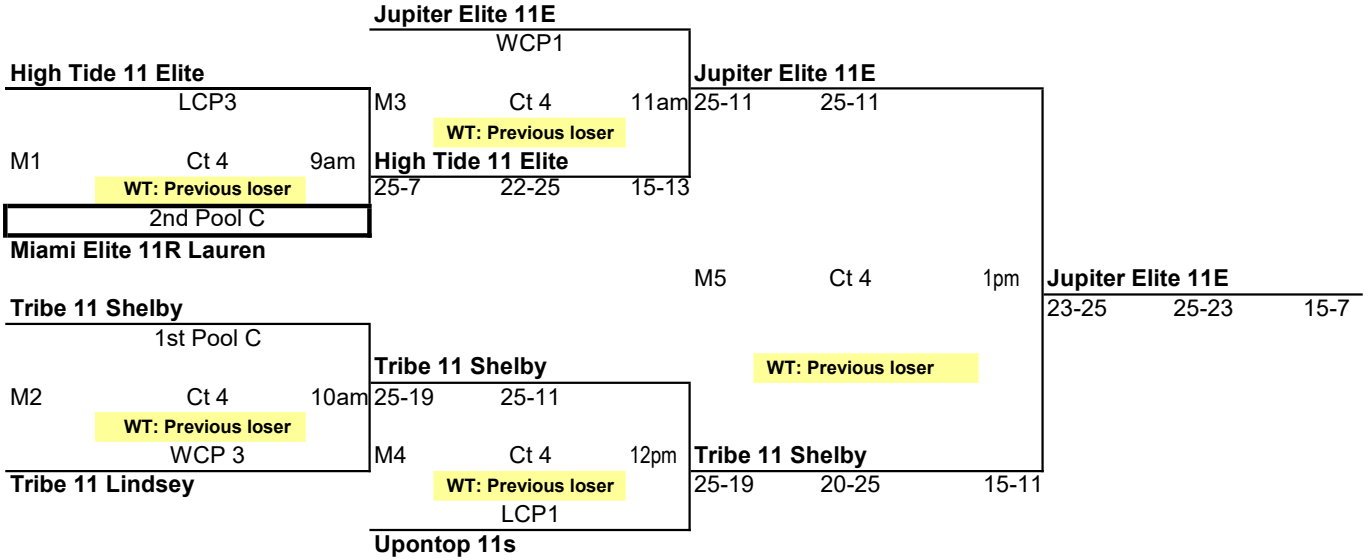

Winning Team = WCP3

25-14	22-25	15-10
-------	-------	-------

High Tide 11 Elite

Losing Team = LCP3

POOL: c LOCATION: Broward Co Conv Ctr COURT: 3										Point %	Game %	Matches		Games		Place
										Won	Lost	Won	Lost			
1	Miami Elite 11R Lauren									1.139	1.000	1	1	3	3	2
2	Tribe 11 Shelby									1.948	0.000	2	0	6	0	1
3	Palm Beach Jrs 10 11									0.407	0.000	0	2	0	6	3
<i>This Pool plays 3 sets to 25 points</i>																
Day/Ct Time Match	SAT 3 8:00AM 1 vs 3 R:2	SAT 3 9:30 AM 2 vs 3 R:1	SAT 3 11:00 AM 1 vs 2 R:3						Day/Ct Time Match	POOL C COURT 3						
Gm 1	25 11	25 5	16 25						Gm 1							
Gm 2	25 19	25 9	19 25						Gm 2							
Gm 3	25 10	25 7	21 25						Gm 3							

CLOVERLEAF
March 5-6, 2022
11's

GOLD

If you are in box you ref before you play
Losers must stay and ref the next match

SILVER

POOL: SLV		LOCATION: Broward Co Conv Ctr		COURT: 5		Point %	Game %	Matches		Games		Place
								Won	Lost	Won	Lost	
WCP2		Sideout 11 Elite				1.790	0.600	2	0	4	1	1
LCP2		Jupiter Elite 10/11E				1.184	0.000	1	1	3	2	2
3rd Pool C		Palm Beach Jrs 10 11				0.370	0.000	0	2	0	4	3
Gold plays 2 sets to 25 3rd set to 15 if necessary												
Day/Ct	SUN 5	SUN 5	SUN 5								Day/Ct	
Time	8:00 AM	9:00AM	10:00 AM								Time	
Match	1 vs 3 R:2	2 vs 3 R:1	1 vs 2 R:3								Match	
Gm 1	25 14	25 8	21 25								Gm 1	
Gm 2	25 8	25 7	25 7								Gm 2	
Gm 3			15 8								Gm 3	