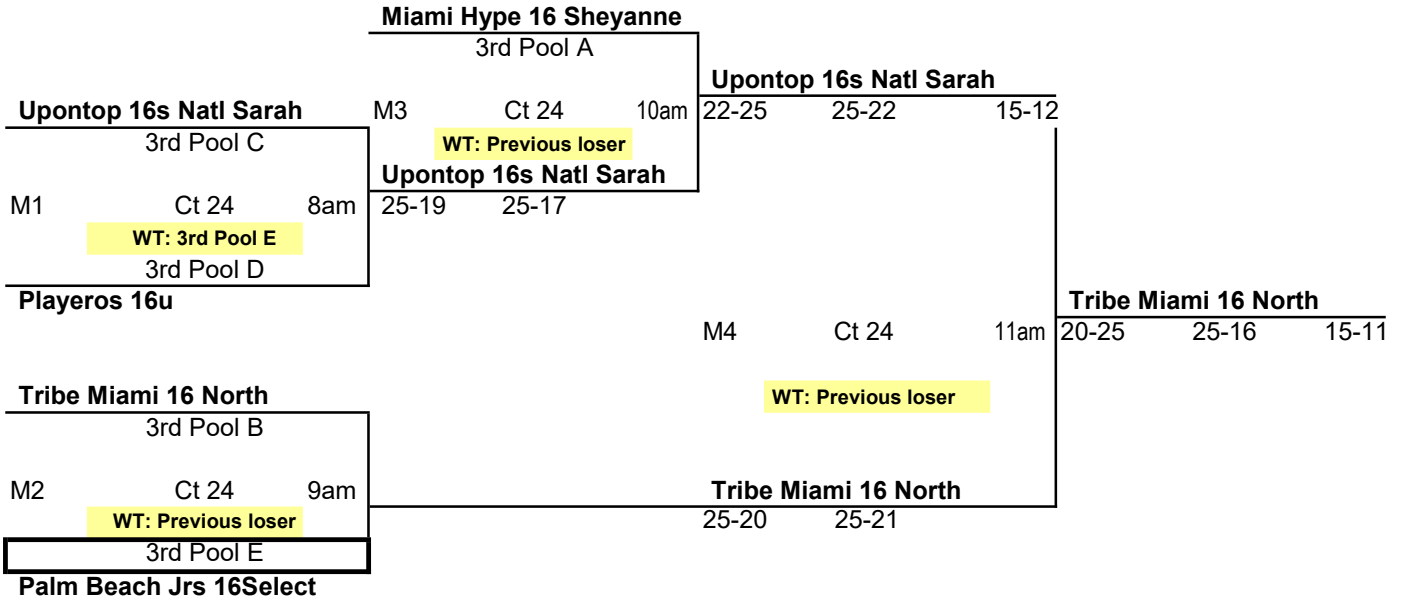

POOL	C	LOCATION: Broward Co Conv Ctr	COURT: 10	Point %	Game %	Matches		Games		Place							
						Won	Lost	Won	Lost								
1	Miami Wave 16 Aqua			2.239	1.000	3	0	6	0	1							
2	16 Wildfire Maddy			0.965	0.429	1	2	3	4	2							
3	Upontop 16s Natl Sarah			0.903	0.375	1	2	3	5	3							
4	NMB 16U Club Nalepa			0.609	0.286	1	2	2	5	4							
Day/Ct	SAT 10	SAT 10	SAT 10	SAT 10	SAT 10	SAT 10	Day/Ct	POOL C COURT 10									
Time	2:30 PM	3:30 PM	4:30 PM	5:30 PM	6:30 PM	7:30 PM	Time										
Match	1 vs 3 R:2	2 vs 4 R:1	1 vs 4 R:3	2 vs 3 R:1	3 vs 4 R:2	1 vs 2 R:4	Match										
Gm 1	25	9	25	12	25	10	25					22	25	7	25	13	Gm 1
Gm 2	25	8	25	18	25	10	22					25	22	25	25	17	Gm 2
Gm 3									10	15	14	16	Gm 3				

CLOVERLEAF
March 5-6, 2022
16's Club

POOL: D LOCATION: Broward Co Conv Ctr COURT: 11												Point %	Game %	Matches		Games		Place
												Won	Lost	Won	Lost			
1 MVA 16 Natalia												1.546	1.000	3	0	6	0	1
2 BVA 16 Black 2												1.384	0.667	2	1	4	2	2
3 16 Wildfire Kenneth												0.706	0.143	0	3	1	6	4
4 Playeros 16u												0.731	0.286	1	2	2	5	3
Day/Ct	SAT 11		SAT 11		SAT 11		SAT 11		SAT 11		SAT 11		Day/Ct					
Time	2:30 PM		3:30 PM		4:30 PM		5:30 PM		6:30 PM		7:30 PM		Time					
Match	1 vs 3 R:2		2 vs 4 R:1		1 vs 4 R:3		2 vs 3 R:1		3 vs 4 R:2		1 vs 2 R:4		Match					
Gm 1	25	16	25	10	25	17	25	10	22	25	25	16	Gm 1					
Gm 2	25	7	25	7	25	20	25	22	25	23	25	21	Gm 2					
Gm 3									13	15			Gm 3					

POOL E
COURT 12

CLOVERLEAF
 March 5-6, 2022
 16's Club

GOLD

If you are in box you ref before you play
 Losers must stay and ref the next match

CLOVERLEAF
 March 5-6, 2022
 16's Club

SILVER

If you are in box you ref before you play
 Losers must stay and ref the next match