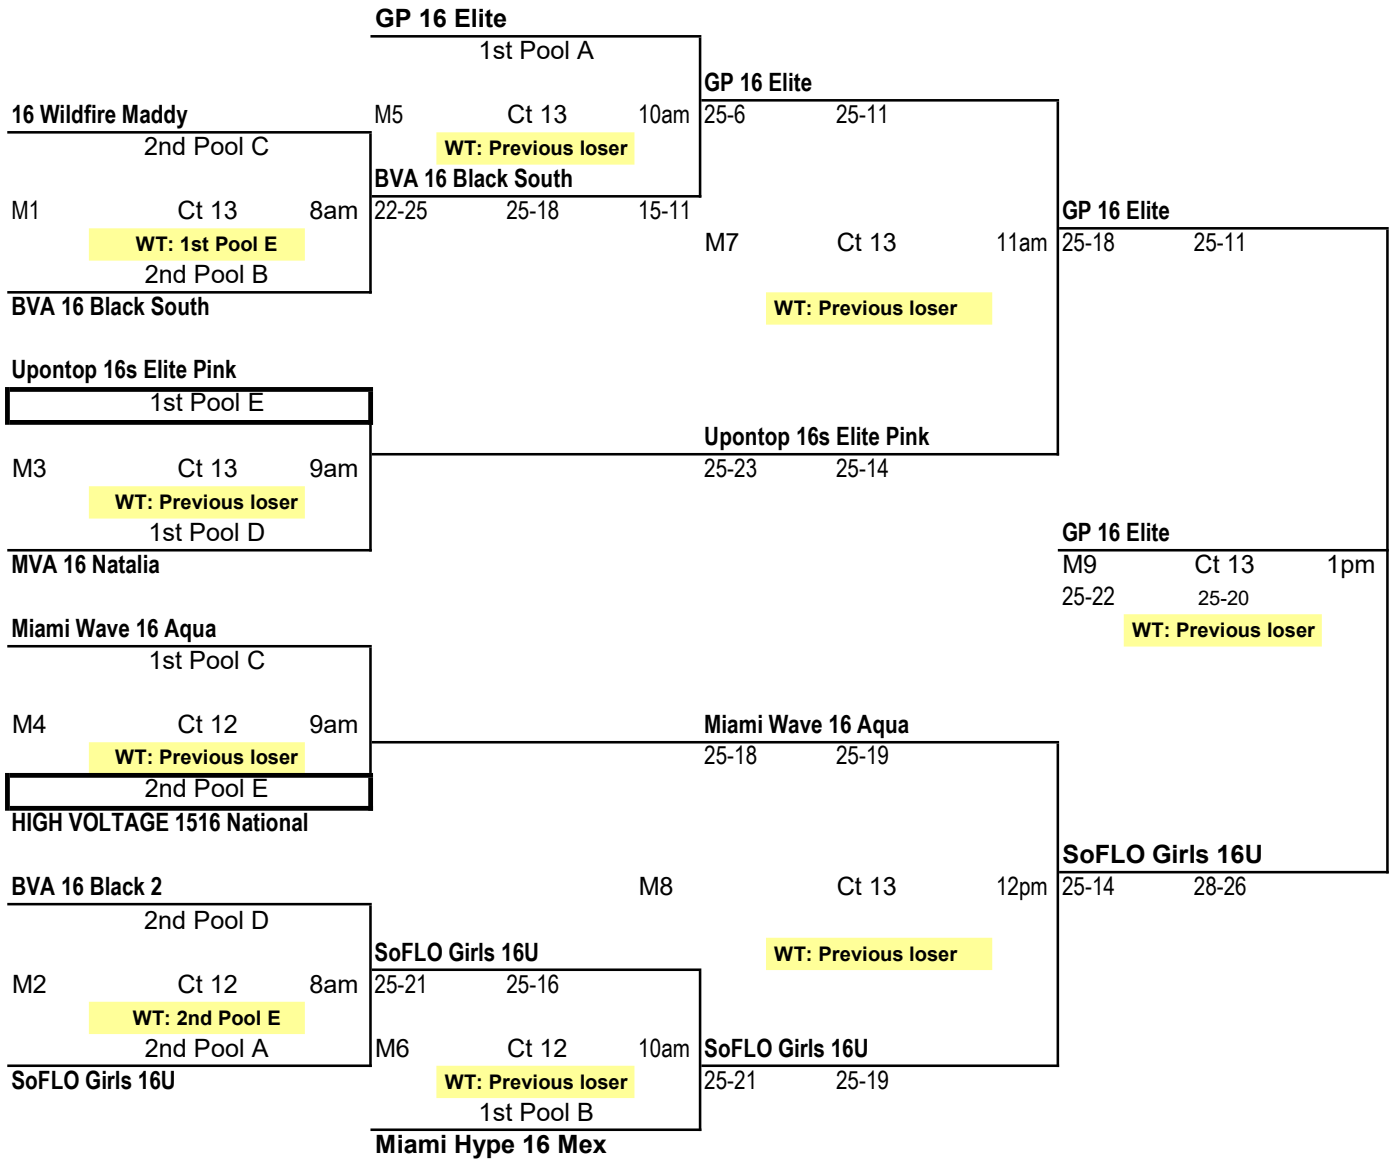

CLOVERLEAF
March 5-6, 2022
16's Club

POOL: D LOCATION: Broward Co Conv Ctr COURT: 11												Point %	Game %	Matches		Games		Place
												Won	Lost	Won	Lost			
1 MVA 16 Natalia												1.546	1.000	3	0	6	0	1
2 BVA 16 Black 2												1.384	0.667	2	1	4	2	2
3 16 Wildfire Kenneth												0.706	0.143	0	3	1	6	4
4 Playeros 16u												0.731	0.286	1	2	2	5	3
Day/Ct	SAT 11		SAT 11		SAT 11		SAT 11		SAT 11		SAT 11		Day/Ct					
Time	2:30 PM		3:30 PM		4:30 PM		5:30 PM		6:30 PM		7:30 PM		Time					
Match	1 vs 3 R:2		2 vs 4 R:1		1 vs 4 R:3		2 vs 3 R:1		3 vs 4 R:2		1 vs 2 R:4		Match					
Gm 1	25	16	25	10	25	17	25	10	22	25	25	16	Gm 1					
Gm 2	25	7	25	7	25	20	25	22	25	23	25	21	Gm 2					
Gm 3									13	15			Gm 3					

POOL D
COURT 11

POOL: E LOCATION: Broward Co Conv Ctr COURT: 12												Point %	Game %	Matches		Games		Place
												Won	Lost	Won	Lost			
1 HIGH VOLTAGE 1516 National												0.844	0.400	1	1	2	3	2
2 Upontop 16s Elite Pink												1.455	1.000	2	0	5	0	1
3 Palm Beach Jrs 16Select												0.846	0.167	0	2	1	5	3
<i>This Pool plays 3 sets to 25 points</i>																		
Day/Ct	SAT 12		SAT 12		SAT 12								Day/Ct					
Time	2:30 PM		4:00 PM		5:30 PM								Time					
Match	1 vs 3 R:2		2 vs 3 R:1		1 vs 2 R:3								Match					
Gm 1	26	24	25	19	11	25							Gm 1					
Gm 2	25	23	25	15	15	25							Gm 2					
Gm 3	23	25	25	20	19	19							Gm 3					

POOL E
COURT 12

CLOVERLEAF
March 5-6, 2022
16's Club

GOLD

If you are in box you ref before you play
Losers must stay and ref the next match