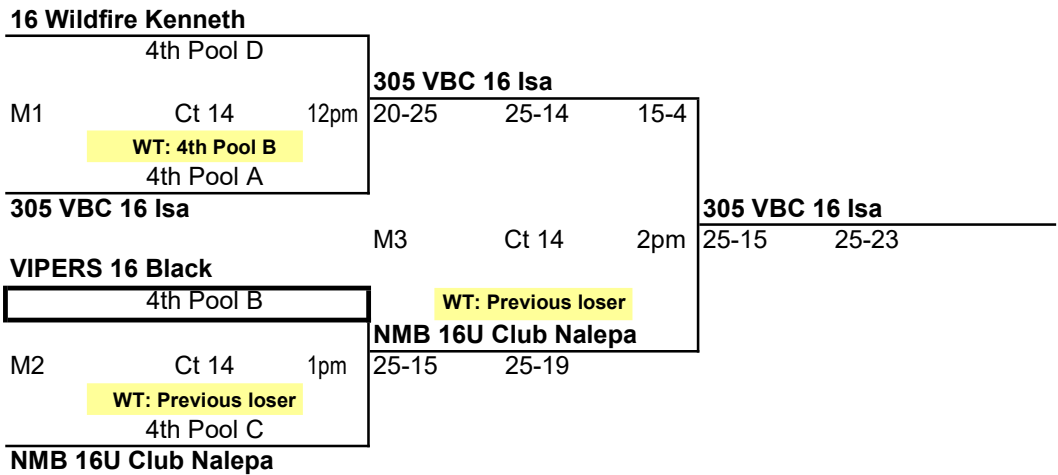

BRONZE **Revised 3/3**

☐ If you are in box you ref before you play
Losers must stay and ref the next match