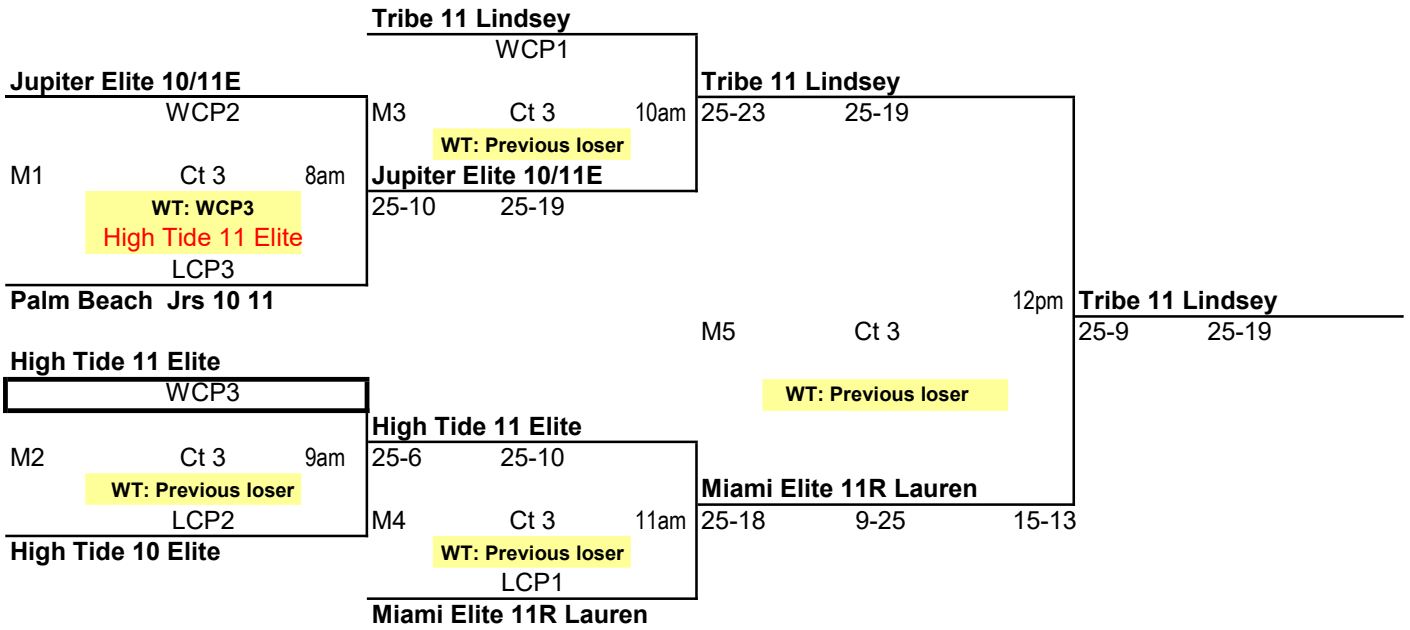

FT LAUDERDALE INVITATIONAL

February 12-13, 2022

11's

POOL: A	LOCATION: Broward Co Conv Ctr	COURT: 1	Point %	Game %	Matches		Games		Place
					Won	Lost	Won	Lost	
1	Palm Beach Jrs 10 11		1.089	0.500	1	1	2	2	2
2	Miami Elite 11R Lauren		1.786	1.000	2	0	4	0	1
3	High Tide 10 Elite		0.490	0.000	0	2	0	4	3
<i>This Pool has a crossover match</i>									

Tribe 11 Lindsey

Winning Team = WCP1

25-18	25-16	
-------	-------	--

Miami Elite 11R Lauren

Losing Team = LCP1

CP2

3rd B vs 3rd A
Ref: 2nd B

Jupiter Elite 10/11E

Losing Team = LCP2

CP3

2nd A vs 2nd B
Ref: 3rd B

Palm Beach Jrs 10 11

2nd A

vs.

High Tide 11 Elite

2nd B

High Tide 11 Elite

Winning Team = WCP3

25-13	25-11	
-------	-------	--

Palm Beach Jrs 10 11

Losing Team = LCP3

FT LAUDERDALE INVITATIONAL
 February 12-13, 2022
 11's

10/11 GOLD

If you are in box you ref before you play
 Losers must stay and ref the next match