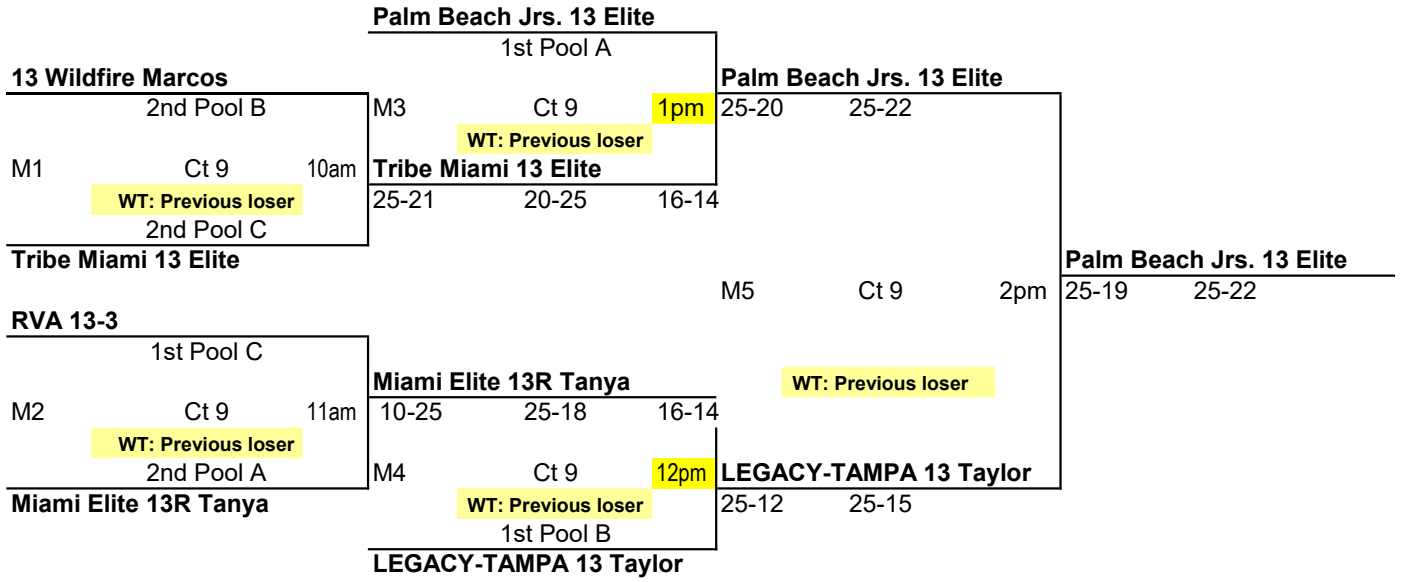

FT LAUDERDALE INVITATIONAL
February 12-13, 2022
13's

GOLD Revised 2/12 @ 6:30 PM

TEAMS THAT LOSE STAY TO REF NEXT MATCH

Teams in the Box ref match prior to your first match

SILVER