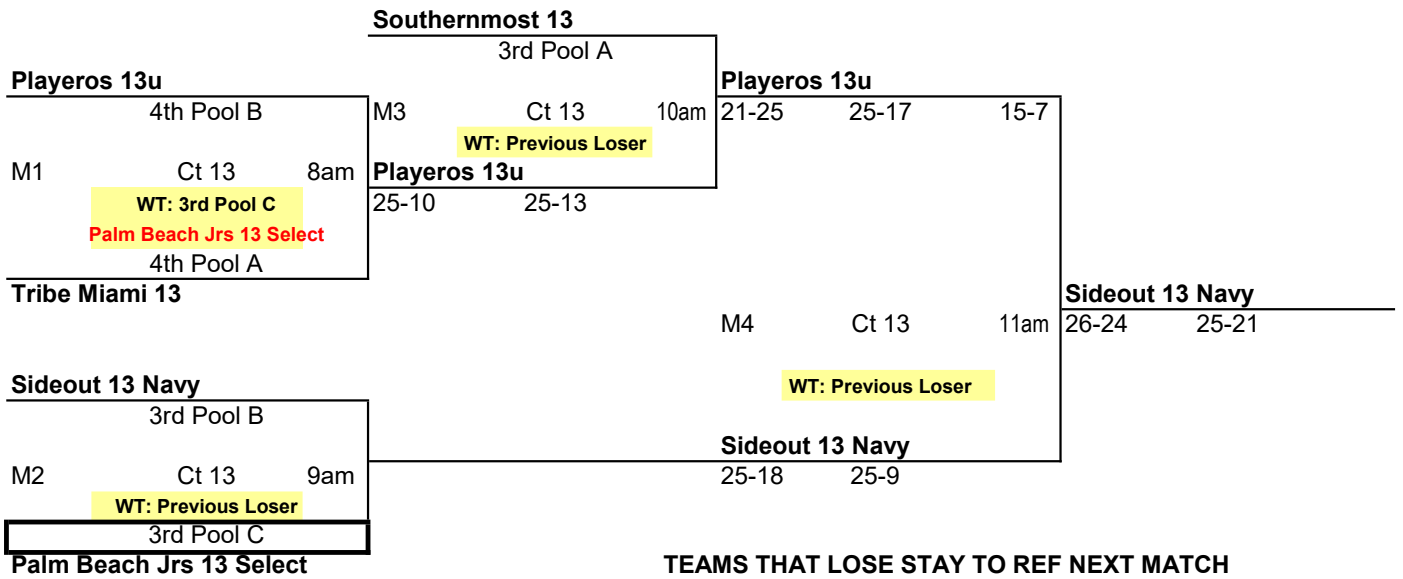

FT LAUDERDALE INVITATIONAL  
February 12-13, 2022  
13's

POOL: A      LOCATION:      Broward Co Conv Ctr      COURT: 3										Point %	Game %	Matches		Games		Place		
										Won	Lost	Won	Lost					
1 Palm Beach Jrs. 13 Elite										3.191	1.000	3	0	6	0	1		
2 Tribe Miami 13										0.440	0.000	0	3	0	6	4		
3 Miami Elite 13R Tanya										1.315	0.667	2	1	4	2	2		
4 Southernmost 13										0.650	0.333	1	2	2	4	3		
Day/Ct	SAT 3		SAT 3		SAT 3		SAT 3		SAT 3		Day/Ct	POOL A COURT 3						
Time	2:30 PM		3:30 PM		4:30 PM		5:30 PM		7:30 PM		Time							
Match	1 vs 3 R:2		2 vs 4 R:1		1 vs 4 R:3		2 vs 3 R:1		3 vs 4 R:2		1 vs 2 R:4						Match	
Gm 1	25	10	19	25	25	7	12	25	25	12	25						7	Gm 1
Gm 2	25	11	18	25	25	7	5	25	25	13	25	5	Gm 2					
Gm 3													Gm 3					

POOL: C      LOCATION:      Broward Co Conv Ctr      COURT: 5										Point %	Game %	Matches		Games		Place
										Won	Lost	Won	Lost			
1 Tribe Miami 13 Elite										1.217	0.500	1	1	3	3	2
2 Palm Beach Jrs 13 Select										0.367	0.000	0	2	0	6	3
3 RVA 13-3										1.843	1.000	2	0	6	0	1
<i>This Pool plays 3 sets to 25 points</i>																
Day/Ct	SAT 5		SAT 5		SAT 5						Day/Ct	POOL C COURT 5				
Time	2:30 PM		4:00 PM		5:30 PM						Time					
Match	1 vs 3 R:2		2 vs 3 R:1		1 vs 2 R:3						Match					
Gm 1	26	28	7	25	25	13					Gm 1					
Gm 2	18	25	3	25	25	15					Gm 2					
Gm 3	21	25	8	25	25	9					Gm 3					

FT LAUDERDALE INVITATIONAL  
February 12-13, 2022  
13's

**GOLD** Revised 2/12 @ 6:30 PM

**TEAMS THAT LOSE STAY TO REF NEXT MATCH**

Teams in the Box ref match prior to your first match

**SILVER**

**TEAMS THAT LOSE STAY TO REF NEXT MATCH**