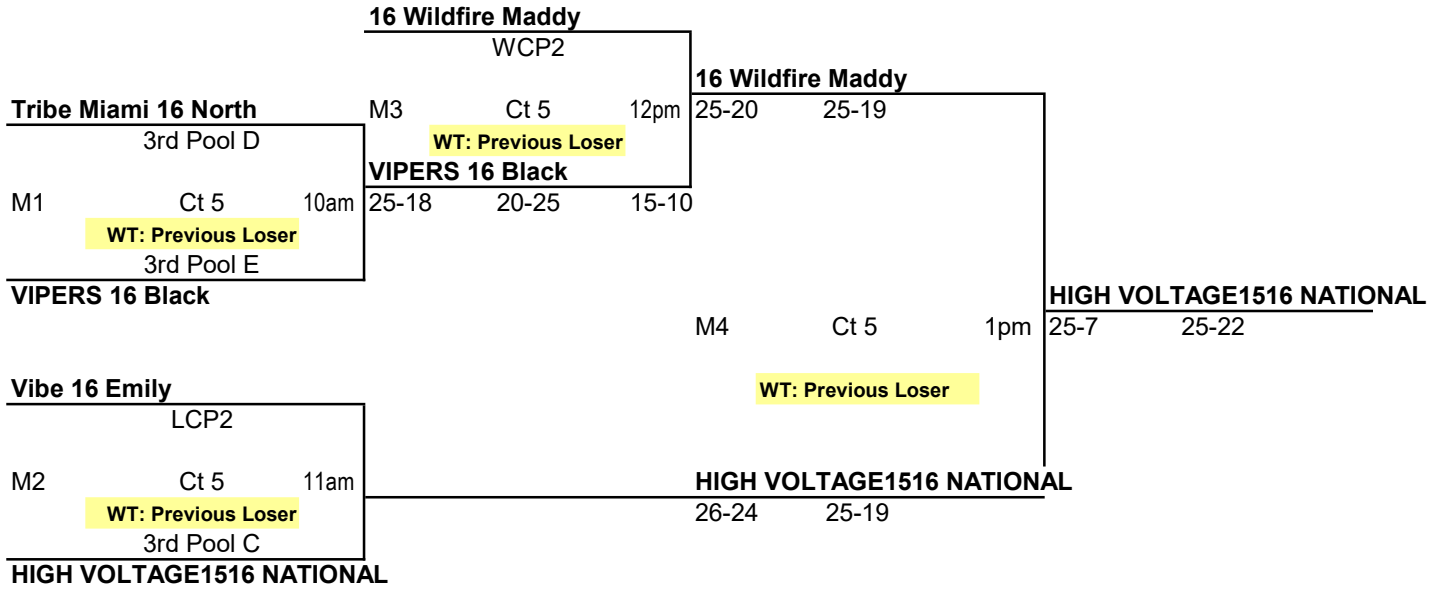

FT LAUDERDALE INVITATIONAL
February 12-13, 2022
16's

SILVER

TEAMS THAT LOSE STAY TO REF NEXT MATCH

Teams in the Box ref match prior to your first match

BRONZE

POOL: Brz		LOCATION: Broward Co Conv Ctr		COURT: 12		Point %	Game %	Matches		Games		Place
								Won	Lost	Won	Lost	
4th Pool E		16 Wildfire Kenneth				1.299	0.400	2	0	4	0	1
4th Pool D		Palm Beach Jrs 16Select				0.892	0.200	1	1	2	3	2
4th Pool C		Playeros 16u				0.904	0.000	0	2	1	4	3
Bronze plays 2 sets to 25 3rd set to 15 if necessary												
Day/Ct	SUN 12	SUN 12	SUN 12							Day/Ct		
Time	8:00 AM	9:00 AM	10:00 an							Time		
Match	1 vs 3 R:2	2 vs 3 R:1	1 vs 2 R:3							Match		
Gm 1	25 22	24 26	25 19							Gm 1	POOL Brz	
Gm 2	25 20	25 23	25 16							Gm 2	COURT 12	
Gm 3		15 12								Gm 3