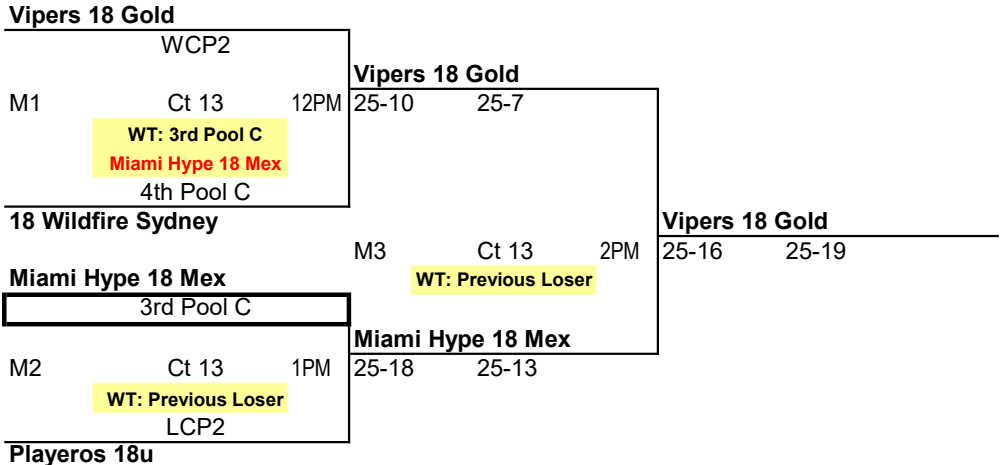

**POOL A
COURT 6**

POOL: B LOCATION: Broward Co Conv Ctr COURT: 7										Point %	Game %	Matches		Games		Place
												Won	Lost	Won	Lost	
1 Miami Elite 17N1 Julie										2.222	1.000	2	0	4	0	1
2 WIZARD 18-1										0.804	0.500	1	1	2	2	2
3 Vipers 18 Gold										0.644	0.000	0	2	0	4	3
<i>This pool has a crossover match</i>																
Day/Ct	SAT 7 2:30 PM		SAT 7 3:30 PM		SAT 7 4:30 PM		SAT 7 6:30 PM		SAT 7 7:30 PM		Day/Ct					
Time	1 vs 3 R:2		2 vs 3 R:1		1 vs 2 R:3		CP2		CP3		Time					
Match											Match					
Gm 1	25	6	25	23	25	17					Gm 1					
Gm 2	25	12	26	24	25	10					Gm 2					
Gm 3											Gm 3					

Southernmost 18
2nd A
vs.
WIZARD 18-1
2nd B

WIZARD 18-1
Winning Team = WCP3

25-18 25-13

Southernmost 18
Losing Team = LCP3

Revised 2/9 @4:30pm

POOL: C LOCATION: Broward Co Conv Ctr COURT: 8										Point %	Game %	Matches		Games		Place
												Won	Lost	Won	Lost	
1 18 Wildfire Sydney										0.569	0.143	0	3	1	6	4
2 Miami Elite 18N1 Sandra										1.260	0.667	2	1	4	2	2
3 Miami Hype 18 Mex										0.609	0.286	1	2	2	5	3
4 High Tide 17 Elite										3.061	1.000	3	0	6	0	1
Day/Ct	SAT 8 2:30 PM		SAT 8 3:30 PM		SAT 8 4:30 PM		SAT 8 5:30 PM		SAT 8 6:30 PM		SAT 8 7:30 PM		Day/Ct			
Time	1 vs 3 R:2		2 vs 4 R:1		1 vs 4 R:3		2 vs 3 R:1		3 vs 4 R:2		1 vs 2 R:4		Time			
Match													Match			
Gm 1	21	25	16	25	4	25	25	10	7	25	11	25	Gm 1			
Gm 2	25	13	10	25	5	25	25	18	7	25	11	25	Gm 2			
Gm 3	10	15											Gm 3			

**POOL C
COURT 8**

FT LAUDERDALE INVITATIONAL
February 12-13, 2022
18's

GOLD

If you are in box you ref before you play
Losers must stay and ref the next match

SILVER

If you are in box you ref before you play
Losers must stay and ref the next match