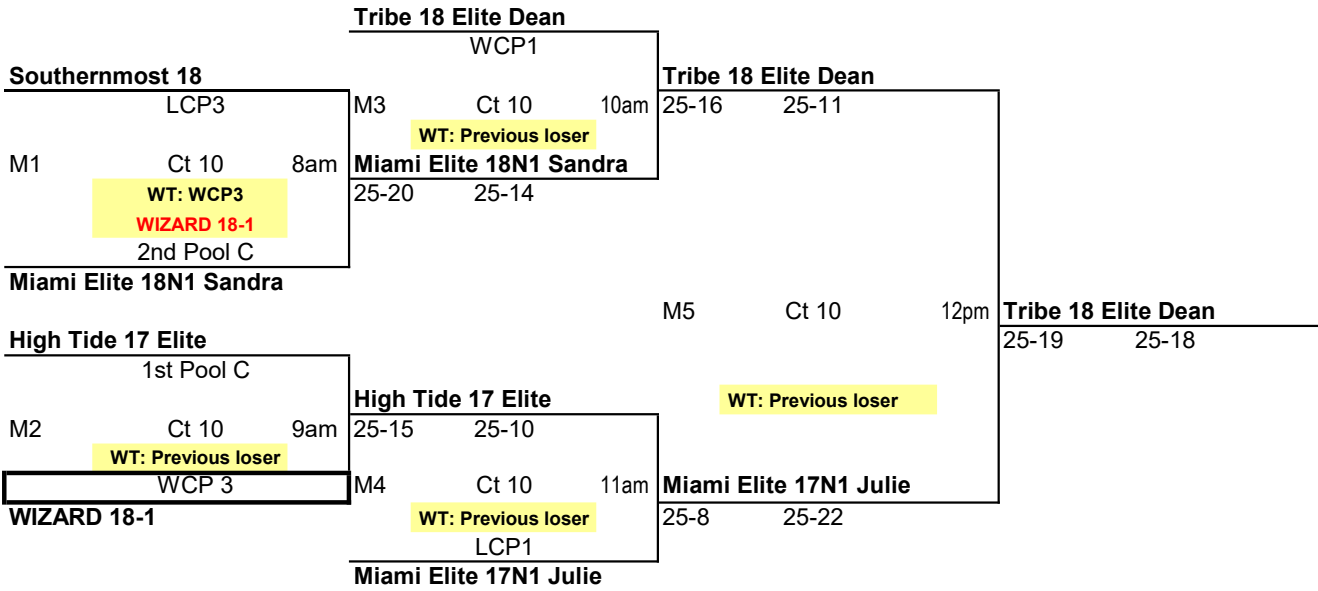

**POOL A
COURT 6**

POOL: B LOCATION: Broward Co Conv Ctr COURT: 7										Point %	Game %	Matches		Games		Place
												Won	Lost	Won	Lost	
1 Miami Elite 17N1 Julie										2.222	1.000	2	0	4	0	1
2 WIZARD 18-1										0.804	0.500	1	1	2	2	2
3 Vipers 18 Gold										0.644	0.000	0	2	0	4	3
<i>This pool has a crossover match</i>																
Day/Ct	SAT 7 2:30 PM		SAT 7 3:30 PM		SAT 7 4:30 PM		SAT 7 6:30 PM		SAT 7 7:30 PM		Day/Ct					
Time	1 vs 3 R:2		2 vs 3 R:1		1 vs 2 R:3		CP2		CP3		Time					
Match											Match					
Gm 1	25	6	25	23	25	17					Gm 1					
Gm 2	25	12	26	24	25	10					Gm 2					
Gm 3											Gm 3					

Southernmost 18
2nd A
vs.
WIZARD 18-1
2nd B

WIZARD 18-1
Winning Team = WCP3

25-18 25-13

Southernmost 18
Losing Team = LCP3

Revised 2/9 @4:30pm

POOL: C LOCATION: Broward Co Conv Ctr COURT: 8										Point %	Game %	Matches		Games		Place
												Won	Lost	Won	Lost	
1 18 Wildfire Sydney										0.569	0.143	0	3	1	6	4
2 Miami Elite 18N1 Sandra										1.260	0.667	2	1	4	2	2
3 Miami Hype 18 Mex										0.609	0.286	1	2	2	5	3
4 High Tide 17 Elite										3.061	1.000	3	0	6	0	1
Day/Ct	SAT 8 2:30 PM		SAT 8 3:30 PM		SAT 8 4:30 PM		SAT 8 5:30 PM		SAT 8 6:30 PM		SAT 8 7:30 PM		Day/Ct			
Time	1 vs 3 R:2		2 vs 4 R:1		1 vs 4 R:3		2 vs 3 R:1		3 vs 4 R:2		1 vs 2 R:4		Time			
Match													Match			
Gm 1	21	25	16	25	4	25	25	10	7	25	11	25	Gm 1			
Gm 2	25	13	10	25	5	25	25	18	7	25	11	25	Gm 2			
Gm 3	10	15											Gm 3			

**POOL C
COURT 8**

FT LAUDERDALE INVITATIONAL
February 12-13, 2022
18's

GOLD

If you are in box you ref before you play
Losers must stay and ref the next match

SILVER

If you are in box you ref before you play
Losers must stay and ref the next match