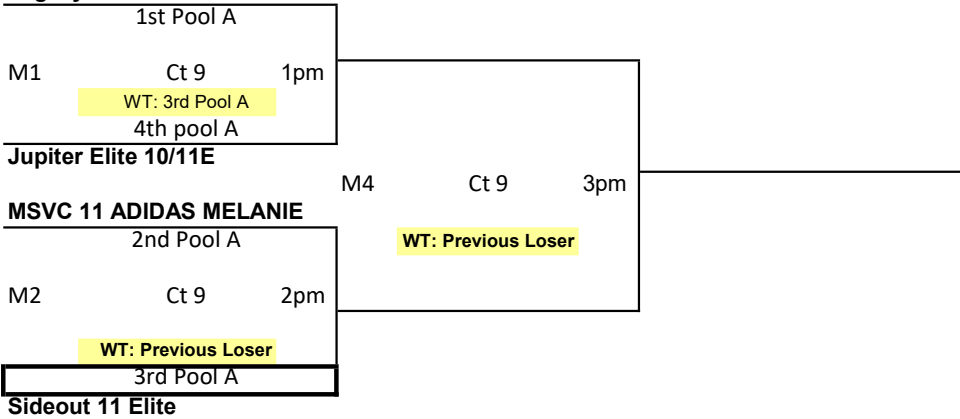

24 SPRING VOLLEY

April 6-7, 2024

11's

Revised 4/4

POOL: A		LOCATION: Lake Worth Christian		COURT: 10		Point %	Game %	Matches		Games		Place
								Won	Lost	Won	Lost	
1	Sideout 11 Elite					0.755	0.286	1	2	2	5	3
2	MSVC 11 ADIDAS MELANIE					1.168	0.667	2	1	4	2	2
3	Legacy 11U Elite					2.359	1.000	3	0	6	0	1
4	Jupiter Elite 10/11E					0.554	0.143	0	3	1	6	4

Day/Ct	SAT 10	SAT 10	SAT 10	SAT 10	SAT 10	SAT 10	SAT 10	Day/Ct					
Time	8:00 AM	9:00 AM	10:00 AM	11:00 AM	12:00 PM	1:00 PM	1:00 PM	Time					
Match	1 vs 3 R:2	2 vs 4 R:1	1 vs 4 R:3	2 vs 3 R:1	3 vs 4 R:2	1 vs 2 R:4	1 vs 2 R:4	Match					
Gm 1	3	25	25	8	17	25	24	26	25	6	16	25	Gm 1
Gm 2	12	25	25	15	25	16	8	25	25	11	23	25	Gm 2
Gm 3					15	6							Gm 3

**POOL A  
COURT 10**

Revised 4/4

GOLD @ Lake Worth Christian

Legacy 11U Elite

**TEAMS THAT LOSE STAY TO REF NEXT MATCH**

Teams in the Box ref match prior to your first match