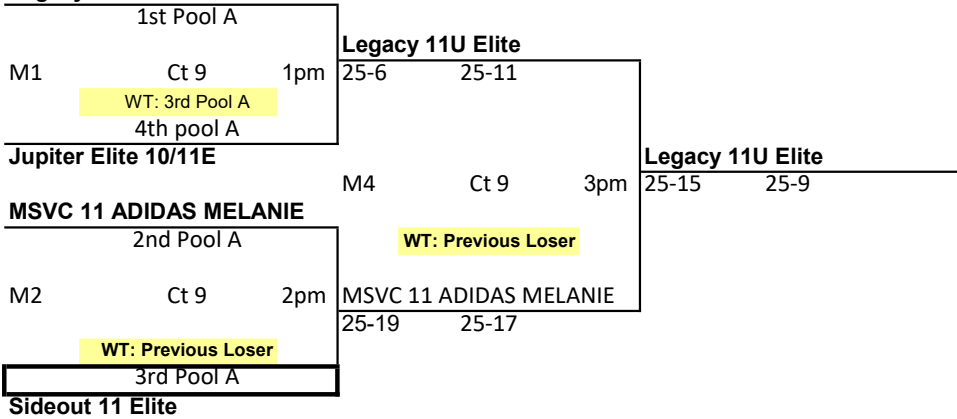

24 SPRING VOLLEY

April 6-7, 2024

11's

Revised 4/4

POOL: A		LOCATION: Lake Worth Christian		COURT: 10		Point %	Game %	Matches		Games		Place
								Won	Lost	Won	Lost	
1	Sideout 11 Elite					0.755	0.286	1	2	2	5	3
2	MSVC 11 ADIDAS MELANIE					1.168	0.667	2	1	4	2	2
3	Legacy 11U Elite					2.359	1.000	3	0	6	0	1
4	Jupiter Elite 10/11E					0.554	0.143	0	3	1	6	4

Day/Ct	SAT 10	SAT 10	SAT 10	SAT 10	SAT 10	SAT 10	SAT 10	Day/Ct
Time	8:00 AM	9:00 AM	10:00 AM	11:00 AM	12:00 PM	1:00 PM	1:00 PM	Time
Match	1 vs 3 R:2	2 vs 4 R:1	1 vs 4 R:3	2 vs 3 R:1	3 vs 4 R:2	1 vs 2 R:4	1 vs 2 R:4	Match
Gm 1	3 25	25 8	17 25	24 26	25 6	16 25	16 25	Gm 1
Gm 2	12 25	25 15	25 16	8 25	25 11	23 25	23 25	Gm 2
Gm 3			15 6					Gm 3

**POOL A
COURT 10**

Revised 4/4

GOLD @ Lake Worth Christian

Legacy 11U Elite

TEAMS THAT LOSE STAY TO REF NEXT MATCH

Teams in the Box ref match prior to your first match