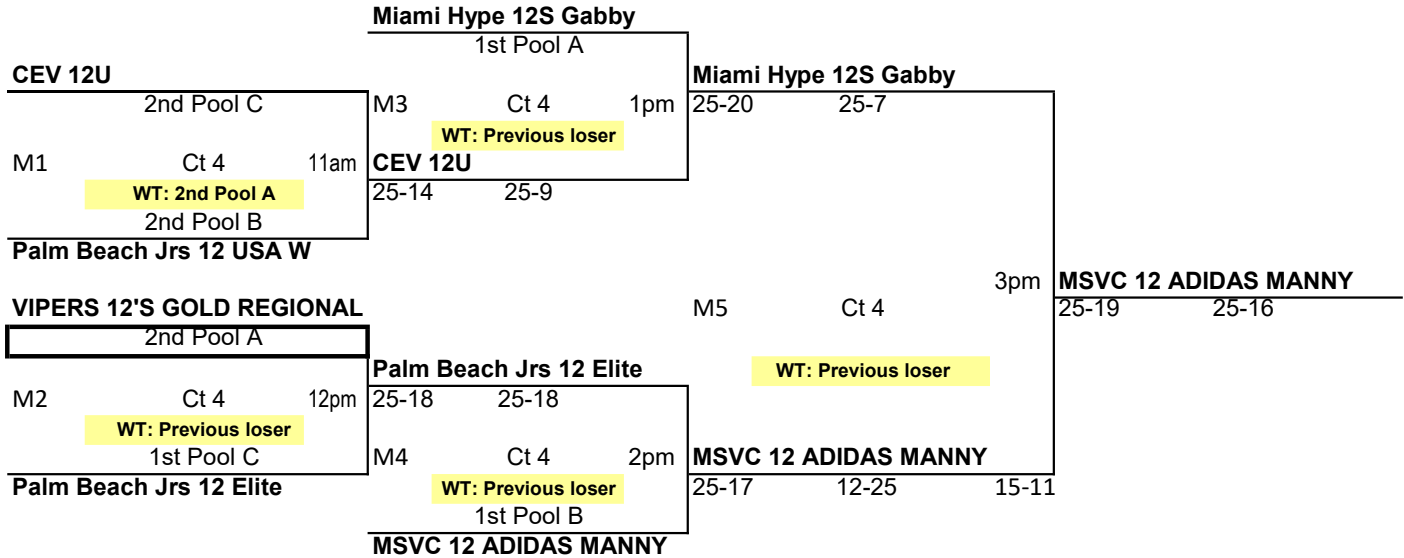

**POOL B**  
**COURT 4**

POOL: <b>C</b>		LOCATION: <b>PICK A BALL</b>		COURT: <b>4</b>		Point %	Game %	Matches		Games		Place						
								Won	Lost	Won	Lost							
1	CEV 12U											1.236	0.667	1	1	4	2	2
2	Palm Beach Jrs 12 Elite											1.729	0.833	2	0	5	1	1
3	Sideout 11u/12u											0.413	0.000	0	2	0	6	3
<b><i>This Pool plays 3 sets to 25 points</i></b>																		
Day/Ct	SAT 4	SAT 4	SAT 4							Day/Ct								
Time	5:00 PM	6:30 PM	8:00 PM							Time								
Match	1 vs 3 R:2	2 vs 3 R:1	1 vs 2 R:3							Match								
Gm 1	25	7	25	10	25	22				Gm 1								
Gm 2	25	16	25	3	19	25				Gm 2								
Gm 3	25	15	25	11	17	25				Gm 3								

**POOL C**  
**COURT 4**

24 Spring Volley

April 6-7, 2024

12's

Gold @ Pick A Ball

If you are in box you ref before you play  
Losers must stay and ref the next match

POOL: Slv		LOCATION: Pick A Ball		COURT: 4		Point %	Game %	Matches		Games		Place
								Won	Lost	Won	Lost	
3rd Pool A		Palm Beach Jrs 12 USA M				0.630	1.000	0	2	0	4	3
3rd Pool B		Southernmost 12				1.563	0.500	2	0	4	0	1
3rd Pool C		Sideout 11u/12u				1.012	0.000	1	1	2	2	2
<b>Silver plays 2 sets to 25 3rd set to 15 if necessary</b>												
Day/Ct	SUN 4	SUN 4	SUN 4								Day/Ct	
Time	8:00 AM	9:00 AM	10:00 AM								Time	
Match	1 vs 3 R:2	2 vs 3 R:1	1 vs 2 R:3								Match	
Gm 1	15 25	25 14	7 25								Gm 1	
Gm 2	18 25	25 20	23 25								Gm 2	
Gm 3											Gm 3	