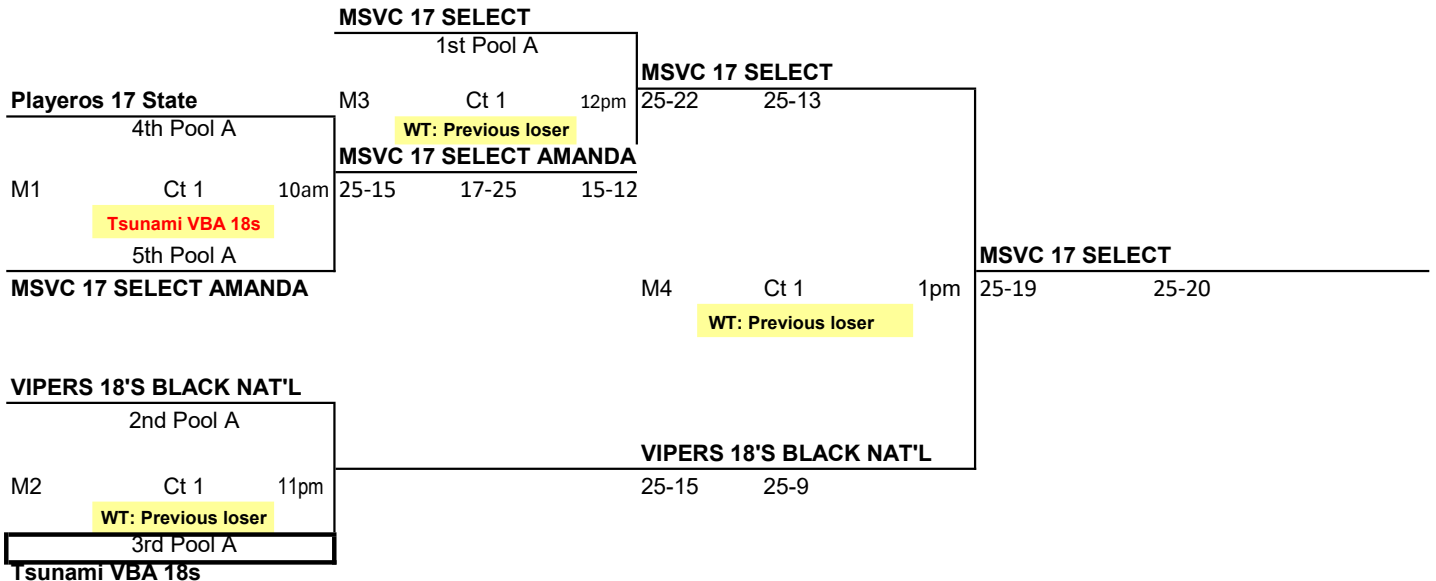

Winter Thaw
February 10-11, 2024
17/18's

Pool A	Pick A Ball	Courts 1 & 2	Matches		Games		pts %	Place	game %
			Won	Lost	Won	Lost			
1	Tsunami VBA 18s		2	2	4	5	0.994737	3	0.444
2	VIPERS 18'S BLACK NAT'L		3	1	7	2	1.260606	2	0.778
3	Playeros 17 State		1	3	2	6	0.87766	4	0.250
4	MSVC 17 SELECT		4	0	8	1	1.27381	1	0.889
5	MSVC 17 SELECT AMANDA		0	4	1	8	0.693396	5	0.111

8:00 AM	8:00 AM	9:00 AM	9:00 AM	10:00 AM	10:00 AM	time court/ref	points for	points agnt
Ct 1	Ct 2	Ct 1	Ct 2	Ct 1	Ct 2			
1 vs 5 R3	2 vs 4 R3	1 vs 4 R5	2 vs 3 R5	1 vs 3 R2	4 vs 5 R2	match		
25 8	26 24	15 25	25 14	25 23	25 21	ref	1	189 190
20 25	20 25	21 25	25 20	25 23	25 20	game 1	2	208 165
15 11	12 15					game 2	3	165 188
						game 3	4	214 168
							5	147 212

11:30 AM	11:30 AM	12:30 PM	12:30 PM	time court/ref
Ct 1	Ct 2	Ct 1	Ct 2	
2 vs 5 R1	3 vs 4 R1	1 vs 2 R4	3 vs 5 R4	match
25 13	16 25	20 25	27 25	ref
25 11	17 25	23 25	25 13	game 1
				game 2
				game 3

GOLD Revisd times

If you are in box you ref before you play
Losers must stay and ref the next match