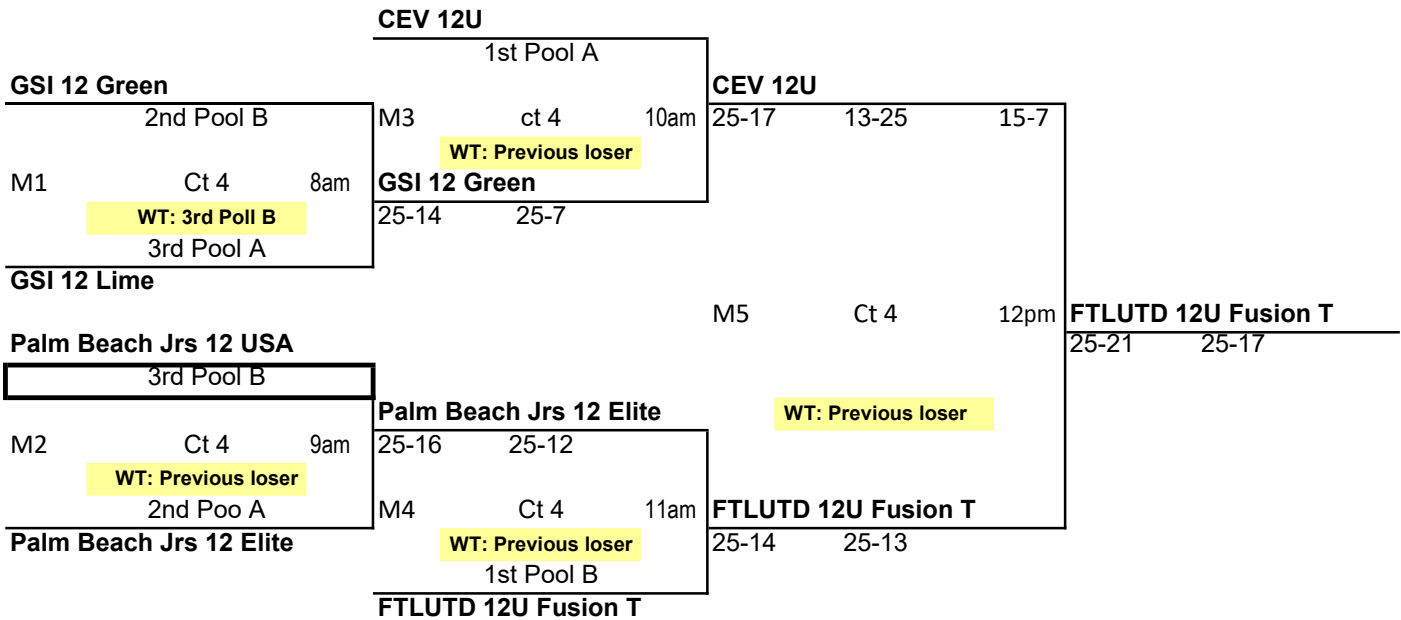

2025 SEASON KICKOFF

January 4-5, 2025

12's

POOL: <b>A</b> LOCATION: <b>Pick A Ball</b> COURT: <b>2</b>										Point %	Game %	Matches		Games		Place
												Won	Lost	Won	Lost	
1	CEV 12U									1.281	0.833	2	0	5	1	1
2	GSI 12 Lime									0.707	0.000	0	2	0	6	3
3	Palm Beach Jrs 12 Elite									1.096	0.667	1	1	4	2	2
<b>This Pool plays 3 sets to 25 points</b>																
Day/Ct	SAT 2		SAT 2		SAT 2						Day/Ct					
Time	12:30 PM		2:00 PM		3:30 PM						Time					
Match	1 vs 3 R:2		2 vs 3 R:1		1 vs 2 R:3						Match					
Gm 1	21	25	23	25	25	13					Gm 1					
Gm 2	25	19	15	25	25	21					Gm 2					
Gm 3	25	18	16	25	25	18					Gm 3					

**POOL A**  
**COURT 2**

POOL: <b>B</b> LOCATION: <b>Pick A Ball</b> COURT: <b>2</b>										Point %	Game %	Matches		Games		Place
												Won	Lost	Won	Lost	
1	FTLUTD 12U Fusion T									1.475	0.833	2	0	5	1	1
2	GSI 12 Green									1.192	0.667	1	1	4	2	2
3	Palm Beach Jrs 12 USA									0.527	0.000	0	2	0	6	3
<b>This Pool plays 3 sets to 25 points</b>																
Day/Ct	SAT 2		SAT 2		SAT 2						Day/Ct					
Time	8:00 AM		9:30 AM		11:00 AM						Time					
Match	1 vs 3 R:2		2 vs 3 R:1		1 vs 2 R:3						Match					
Gm 1	25	13	25	11	26	24					Gm 1					
Gm 2	25	10	25	13	23	25					Gm 2					
Gm 3	25	10	25	22	25	19					Gm 3					

**POOL B**  
**COURT 2**

2025 SEASON KICKOFF

January 4-5, 2025

12's

12 GOLD @ Pick A Ball

If you are in box you ref before you play  
Losers must stay and ref the next match