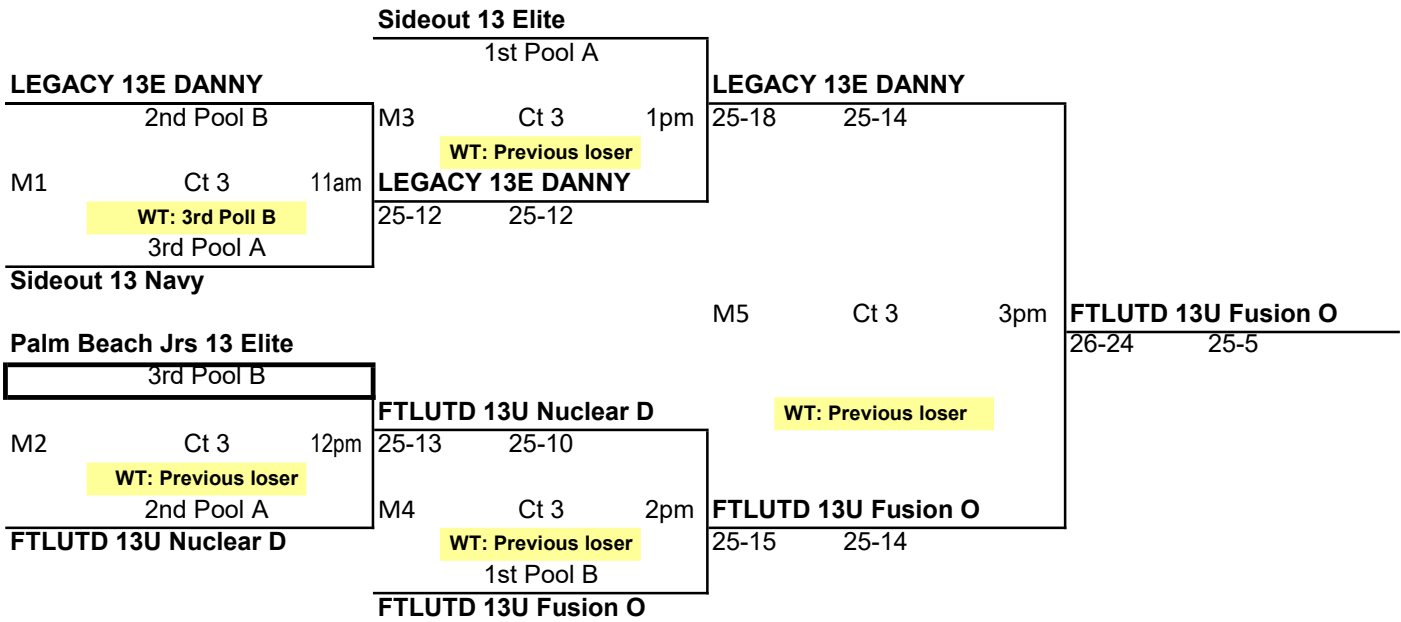

2025 SEASON KICKOFF

January 4-5, 2025

13's

POOL: A LOCATION: Pick A Ball COURT: 1										Point %	Game %	Matches		Games		Place
												Won	Lost	Won	Lost	
1	Sideout 13 Elite									1.315	0.833	2	0	5	1	1
2	FTLUTD 13U Nuclear D									1.033	0.667	1	1	4	2	2
3	Sideout 13 Navy									0.740	0.000	0	2	0	6	3
This Pool plays 3 sets to 25 points																
Day/Ct	SAT 1		SAT 1		SAT 1						Day/Ct					
Time	5:00 PM		6:30 PM		8:00 PM						Time					
Match	1 vs 3 R:2		2 vs 3 R:1		1 vs 2 R:3						Match					
Gm 1	25	20	25	23	21	25					Gm 1					
Gm 2	25	16	25	13	25	16					Gm 2					
Gm 3	25	23	25	16	25	11					Gm 3					

POOL A
COURT 1

POOL: B LOCATION: Pick A Ball COURT: 2										Point %	Game %	Matches		Games		Place
												Won	Lost	Won	Lost	
1	Palm Beach Jrs 13 Elite									0.590	0.167	0	2	1	5	3
2	FTLUTD 13U Fusion O									1.565	0.833	2	0	5	1	1
3	LEGACY 13E DANNY									1.059	0.500	1	1	3	3	2
This Pool plays 3 sets to 25 points																
Day/Ct	SAT 2		SAT 2		SAT 2						Day/Ct					
Time	5:00 PM		6:30 PM		8:00 PM						Time					
Match	1 vs 3 R:2		2 vs 3 R:1		1 vs 2 R:3						Match					
Gm 1	12	25	25	10	13	25					Gm 1					
Gm 2	12	25	19	25	5	25					Gm 2					
Gm 3	25	19	25	21	18	25					Gm 3					

POOL B
COURT 2

2025 SEASON KICKOFF

January 4-5, 2025

13's

13 GOLD @ Pick A Ball

If you are in box you ref before you play
Losers must stay and ref the next match