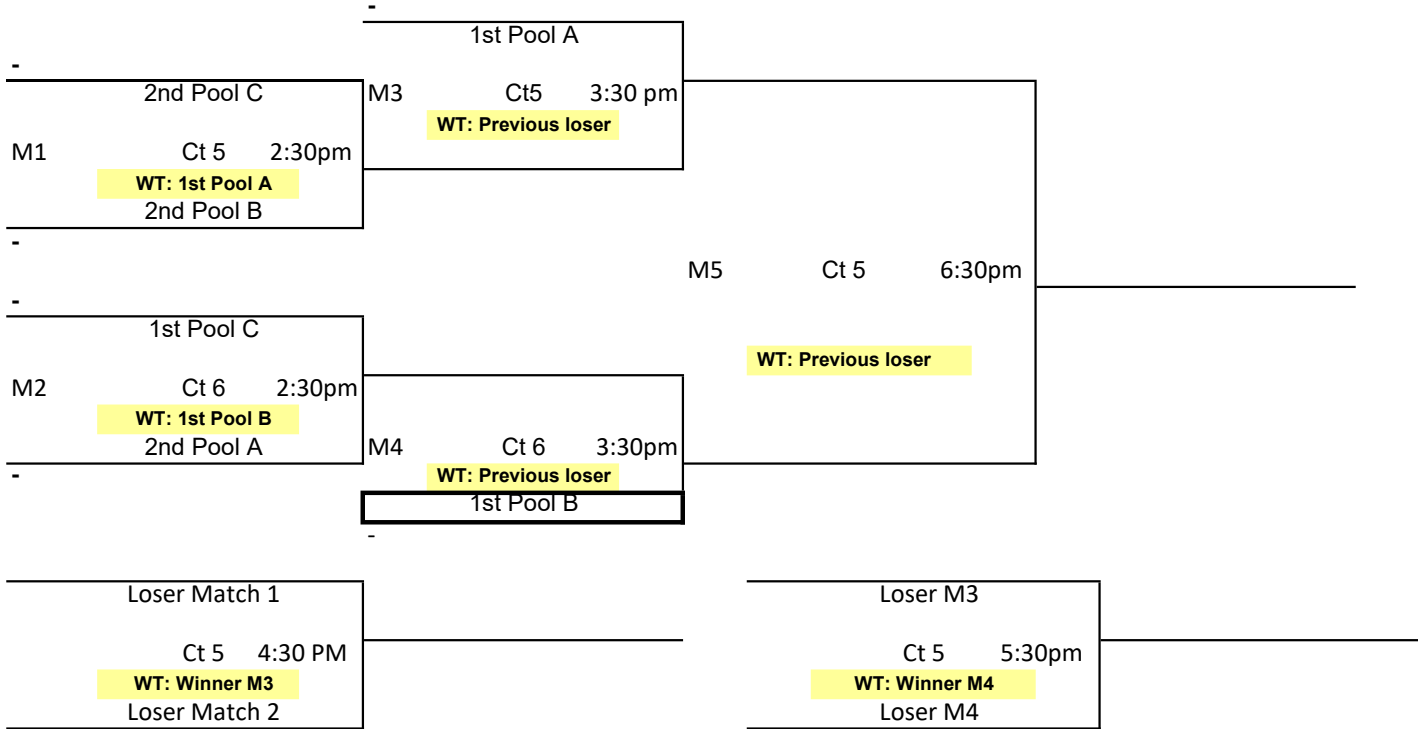

2025 WINTER CLASSIC

February 1-2, 2025

15's

POOL: A		LOCATION: Faith Church Boynton Beach		COURT: 5		Point %	Game %	Matches		Games		Place						
								Won	Lost	Won	Lost							
1	FTLUTD 15U Fusion C											0.000	0.000	0	0	0	0	
2	HIGH VOLTAGE 15 Elite USA											0.000	0.000	0	0	0	0	
3	Palm Beach Jrs 14-15 Sel											0.000	0.000	0	0	0	0	
This Pool plays 2 sets to 25 points 3rd set to 15 points if needed																		

Day/Ct	SAT 5	SAT 5	SAT 5					Day/Ct
Time	3:00 PM	4:00 PM	5:00 PM					Time
Match	1 vs 3 R:2	2 vs 3 R:1	1 vs 2 R:3					Match
Gm 1								Gm 1
Gm 2								Gm 2
Gm 3								Gm 3

POOL A
COURT 5

Revised 1/30

POOL: B		LOCATION: Lake Worth Christian		COURT: 7		Point %	Game %	Matches		Games		Place						
								Won	Lost	Won	Lost							
1	VIPERS 15'S GOLD ELITE											0.000	0.000	0	0	0	0	
2	305 VBC 15R Juan Carlos											0.000	0.000	0	0	0	0	
3	HIGH VOLTAGE 14/15 PRIME											0.000	0.000	0	0	0	0	
This Pool plays 2 sets to 25 points 3rd set to 15 points if needed																		

Day/Ct	SAT 7	SAT 7	SAT 7					Day/Ct
Time	11:00 AM	12:00 PM	1:00 PM					Time
Match	1 vs 3 R:2	2 vs 3 R:1	1 vs 2 R:3					Match
Gm 1								Gm 1
Gm 2								Gm 2
Gm 3								Gm 3

POOL B
COURT 7

POOL: C		LOCATION: Faith Church Boynton Beach		COURT: 6		Point %	Game %	Matches		Games		Place						
								Won	Lost	Won	Lost							
1	Palm Beach Jrs 15 Elite											0.000	0.000	0	0	0	0	
2	305 VBC 14R Vanessa											0.000	0.000	0	0	0	0	
3	Panthers 15U											0.000	0.000	0	0	0	0	
4	VIPERS 15'S BLACK NAT'L											0.000	0.000	0	0	0	0	

Day/Ct	SAT 6	SAT 6	SAT 6	SAT 6	SAT 6	SAT 6	Day/Ct
Time	3:00 PM	4:00 PM	5:00 PM	6:00 PM	7:00 PM	8:00 PM	Time
Match	1 vs 3 R:2	2 vs 4 R:1	1 vs 4 R:3	2 vs 3 R:1	3 vs 4 R:2	1 vs 2 R:4	Match
Gm 1							Gm 1
Gm 2							Gm 2
Gm 3							Gm 3

POOL C
COURT 6

2025 WINTER CLASSIC

February 1-2, 2025

15's

GOLD @ Lake Worth Christian