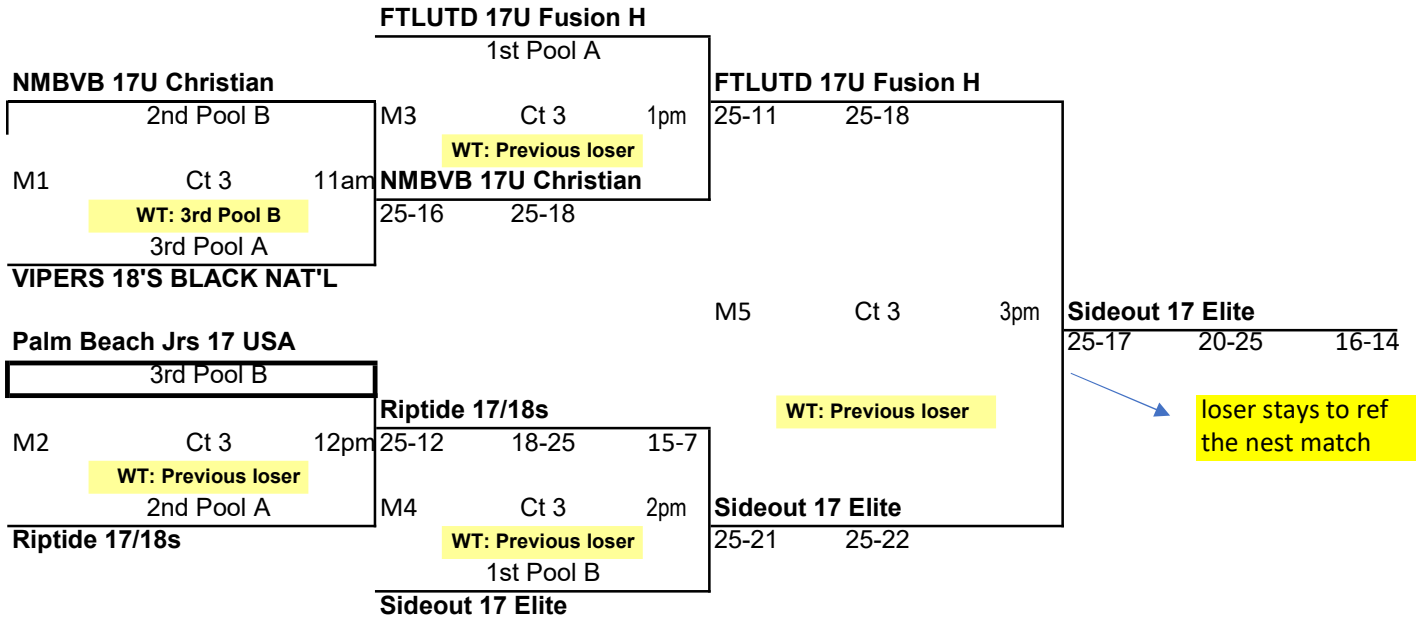

2025 WINTER CLASSIC

February 1-2, 2025

17/18's

POOL: <b>A</b> LOCATION: <b>Pick A Ball</b> COURT: <b>3</b>										Point %	Game %	Matches		Games		Place
												Won	Lost	Won	Lost	
1 Riptide 17/18s										0.926	0.500	1	1	3	3	2
2 VIPERS 18'S BLACK NAT'L										0.740	0.000	0	2	0	6	3
3 FTLUTD 17U Fusion H										1.485	1.000	2	0	6	0	1
<i>This Pool plays 3 sets to 25 points</i>																
Day/Ct	SAT 3		SAT 3		SAT 3						Day/Ct					
Time	8:00 AM		9:30 AM		11:00 AM						Time					
Match	1 vs 3 R:2		2 vs 3 R:1		1 vs 2 R:3						Match					
Gm 1	18	25	13	25	25	23					Gm 1					
Gm 2	15	25	16	25	25	14					Gm 2					
Gm 3	17	25	22	25	25	23					Gm 3					

**POOL A**

**COURT 3**

POOL: <b>B</b> LOCATION: <b>Pick A Ball</b> COURT: <b>3</b>										Point %	Game %	Matches		Games		Place
												Won	Lost	Won	Lost	
1 Sideout 17 Elite										2.308	1.000	2	0	6	0	1
2 Palm Beach Jrs 17 USA										0.669	0.167	0	2	1	5	3
3 NMBVB 17U Christian										0.748	0.333	1	1	2	4	2
<i>This Pool plays 3 sets to 25 points</i>																
Day/Ct	SAT 3		SAT 3		SAT 3						Day/Ct					
Time	12:20 PM		2:00 PM		3:30 PM						Time					
Match	1 vs 3 R:2		2 vs 3 R:1		1 vs 2 R:3						Match					
Gm 1	25	12	21	25	25	6					Gm 1					
Gm 2	25	11	22	25	25	9					Gm 2					
Gm 3	25	11	25	23	25	16					Gm 3					

**POOL B**

**COURT 3**

2025 WINTER CLASSIC

February 1-2, 2025

17/18's

GOLD @ Pick A Ball

Revised times

If you are in box you ref before you play  
Losers must stay and ref the next match